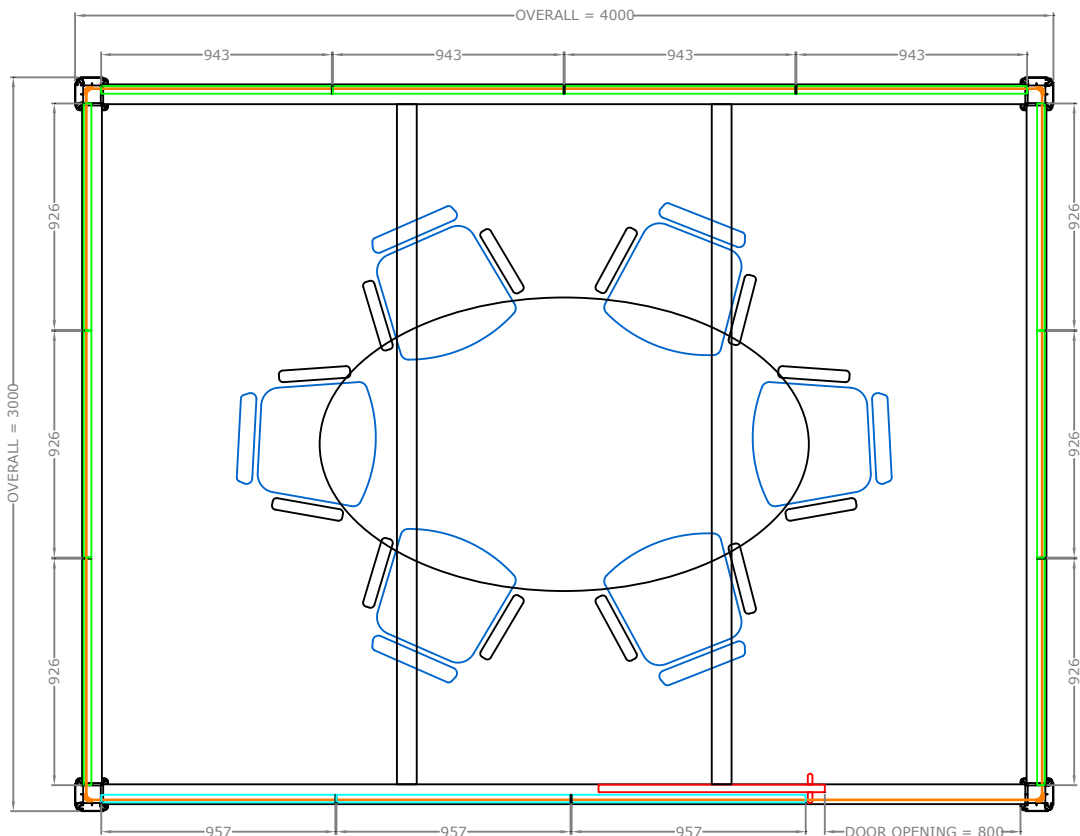

# XL DISPLAYS

HEIGHT: 2200H  
SIZE: 4000W X 3000D

- Suitable for 6 people
- Table shown is a 2000W x 1200D
- 6 x Chairs

TOP VIEW

\*Please note all sizes are in mm