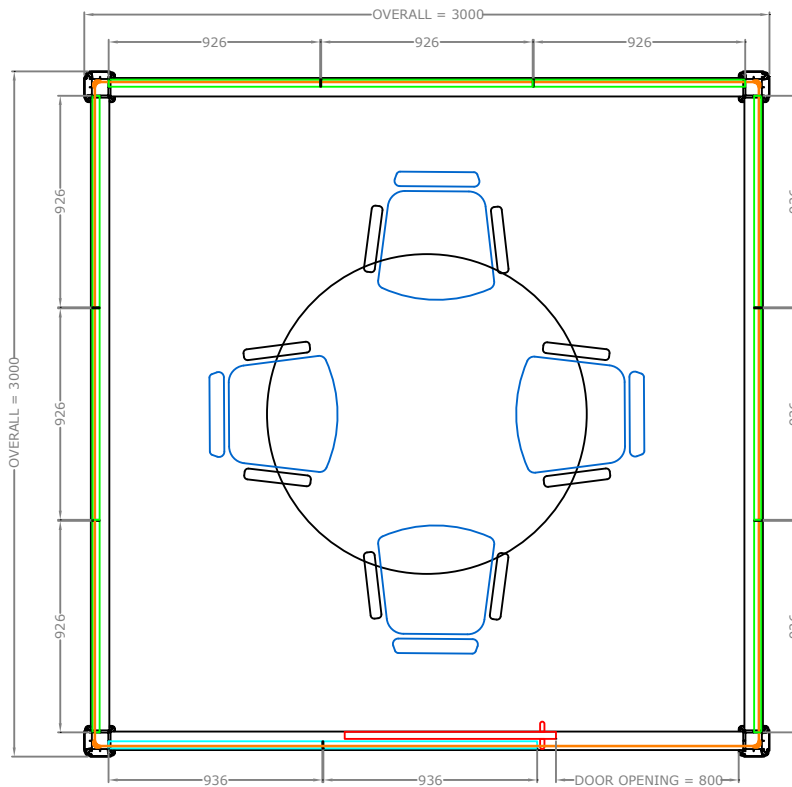

XL DISPLAYS

HEIGHT: 2200H
SIZE: 3000W X 3000D

- Suitable for 4 people
- Table shown is a 1400Ø
- 4 x Chairs

TOP VIEW