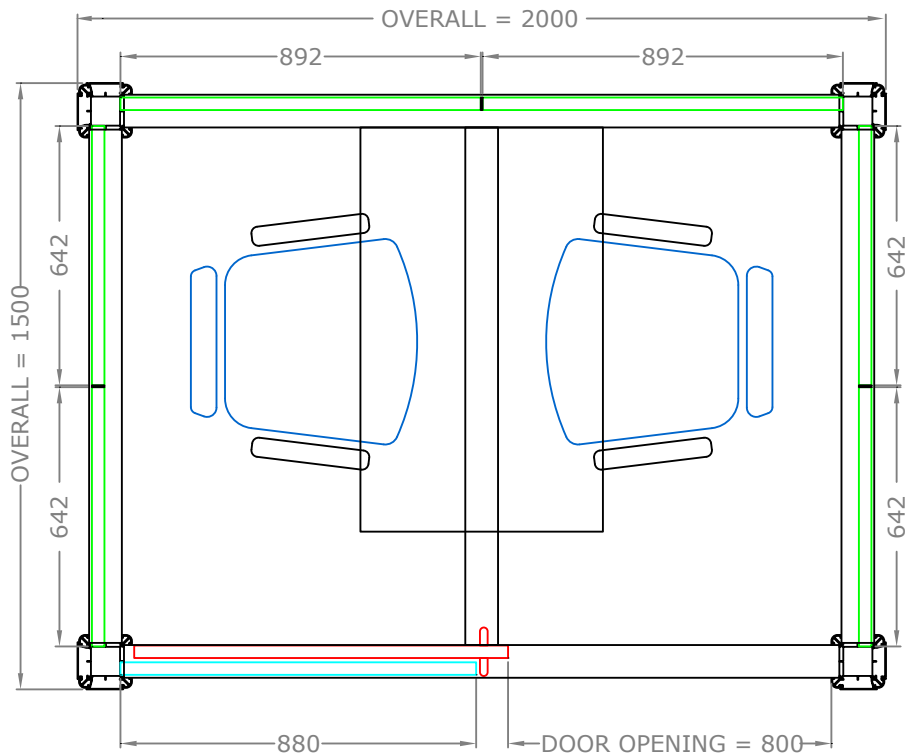

XL DISPLAYS

HEIGHT: 2200H
SIZE: 2000W X 1500D

- Suitable for 2 people
- Table shown is a 600W x 1000D
- 2 x Chairs

TOP VIEW