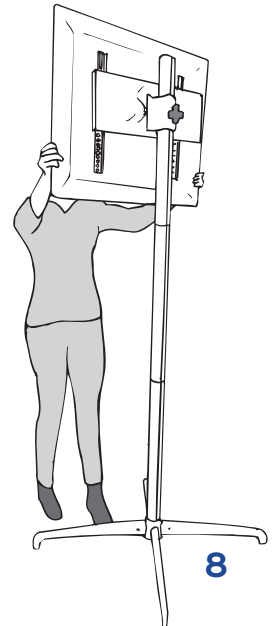

Monitor max weight/size: 92.6 lbs. (42 kg.) / Approx 60"

How to secure the monitor

M8/20 M6/20 M6/12 M5/20 M5/12 M4/20 M4/12

6x

4x

4x

4x

4x

4x