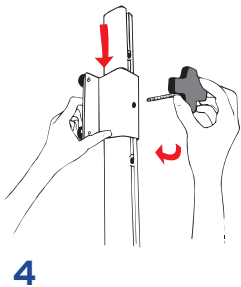

Monitor max weight/size: 92.6 lbs. (42 kg.) / Approx 60"

How to secure the monitor

M8/20 M6/20 M6/12 M5/20 M5/12 M4/20 M4/12

6x

4x

4x

4x

4x