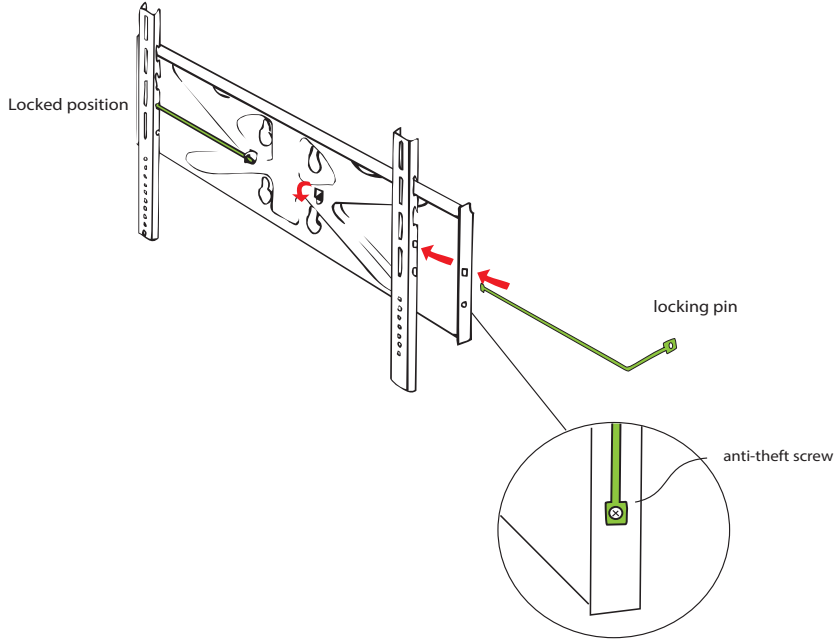

Monitor max weight/size: 92.6 lbs. (42 kg.) / Approx 60"

How to secure the monitor

M8/20 M6/20 M6/12 M5/20 M5/12 M4/20 M4/12

6x

4x

4x

4x

4x