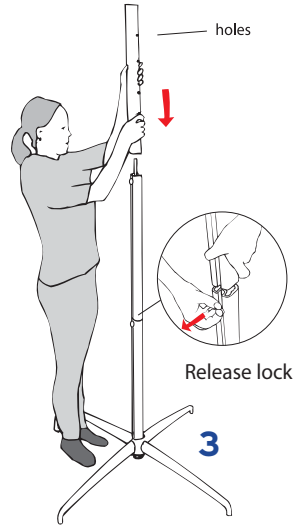

Monitor max weight/size: 92.6 lbs. (42 kg.) / Approx 60"

How to secure the monitor

M8/20 M6/20 M6/12 M5/20 M5/12 M4/20 M4/12

6x

4x

4x

4x

4x