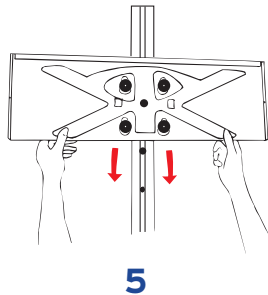

Monitor max weight/size: 92.6 lbs. (42 kg.) / Approx 60"

How to secure the monitor

M8/20 M6/20 M6/12 M5/20 M5/12 M4/20 M4/12

6x

4x

4x

4x

4x