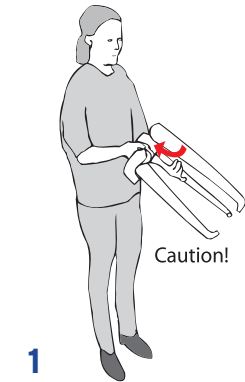

Monitor max weight/size: 92.6 lbs. (42 kg.) / Approx 60"

How to secure the monitor

M8/20 M6/20 M6/12 M5/20 M5/12 M4/20 M4/12

6x

4x

4x

4x

4x