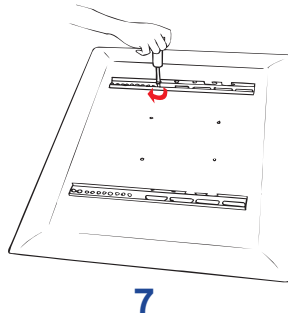

Monitor max weight/size: 92.6 lbs. (42 kg.) / Approx 60"

How to secure the monitor

M8/20 M6/20 M6/12 M5/20 M5/12 M4/20 M4/12

6x

4x

4x

4x

4x