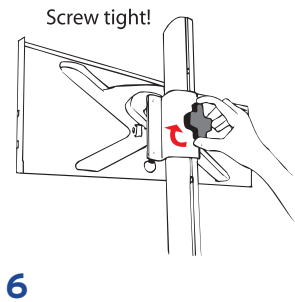

Monitor max weight/size: 92.6 lbs. (42 kg.) / Approx 60"

How to secure the monitor

M8/20 M6/20 M6/12 M5/20 M5/12 M4/20 M4/12

6x

4x

4x

4x

4x