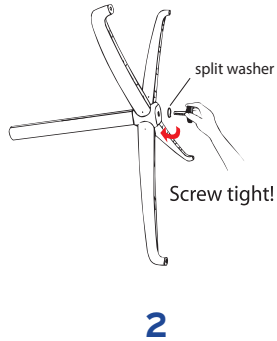

Monitor max weight/size: 92.6 lbs. (42 kg.) / Approx 60"

How to secure the monitor

M8/20 M6/20 M6/12 M5/20 M5/12 M4/20 M4/12

6x

4x

4x

4x

4x