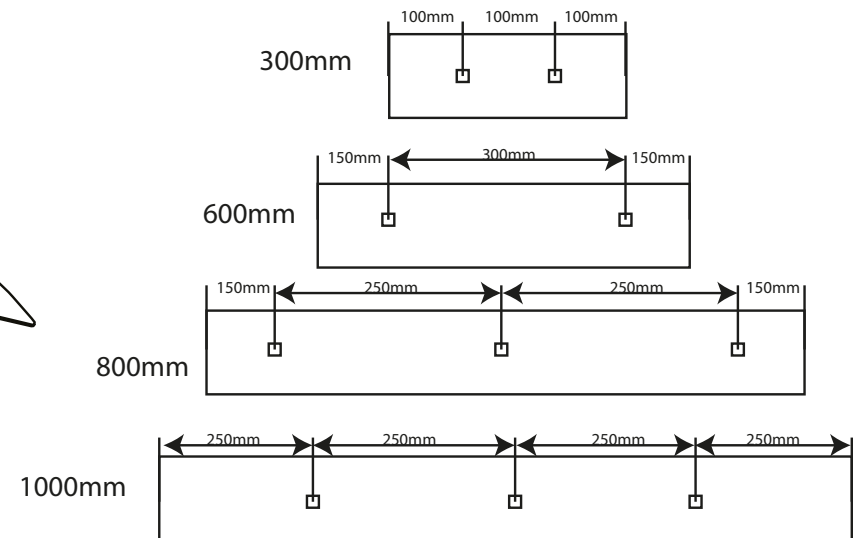

300mm wide - 3kg
600mm wide - 5.1kg
800mm wide - 7.4kg
1000mm wide - 9.2kg

Graphic thickness 40mm Max
Recommended maximum graphic height:
1500mm high using 18mm thick MDF

Hole height from the bottom of the unit is 42.50mm
8mm Bolt Supplied