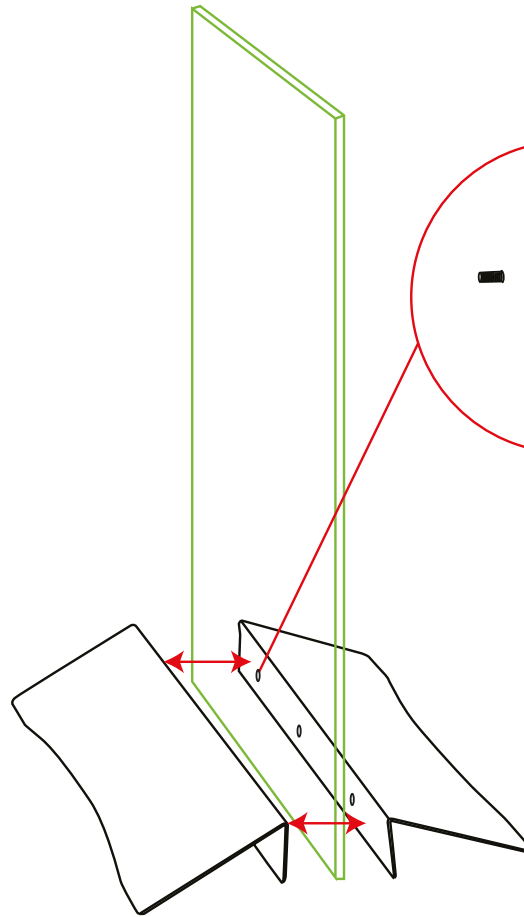

300mm wide - 3kg
600mm wide - 5.1kg
800mm wide - 7.4kg
1000mm wide - 9.2kg

Graphic thickness 40mm Max
Recommended maximum graphic height:
1500mm high using 18mm thick MDF

Hole height from the bottom of the unit is 42.50mm
8mm Bolt Supplied