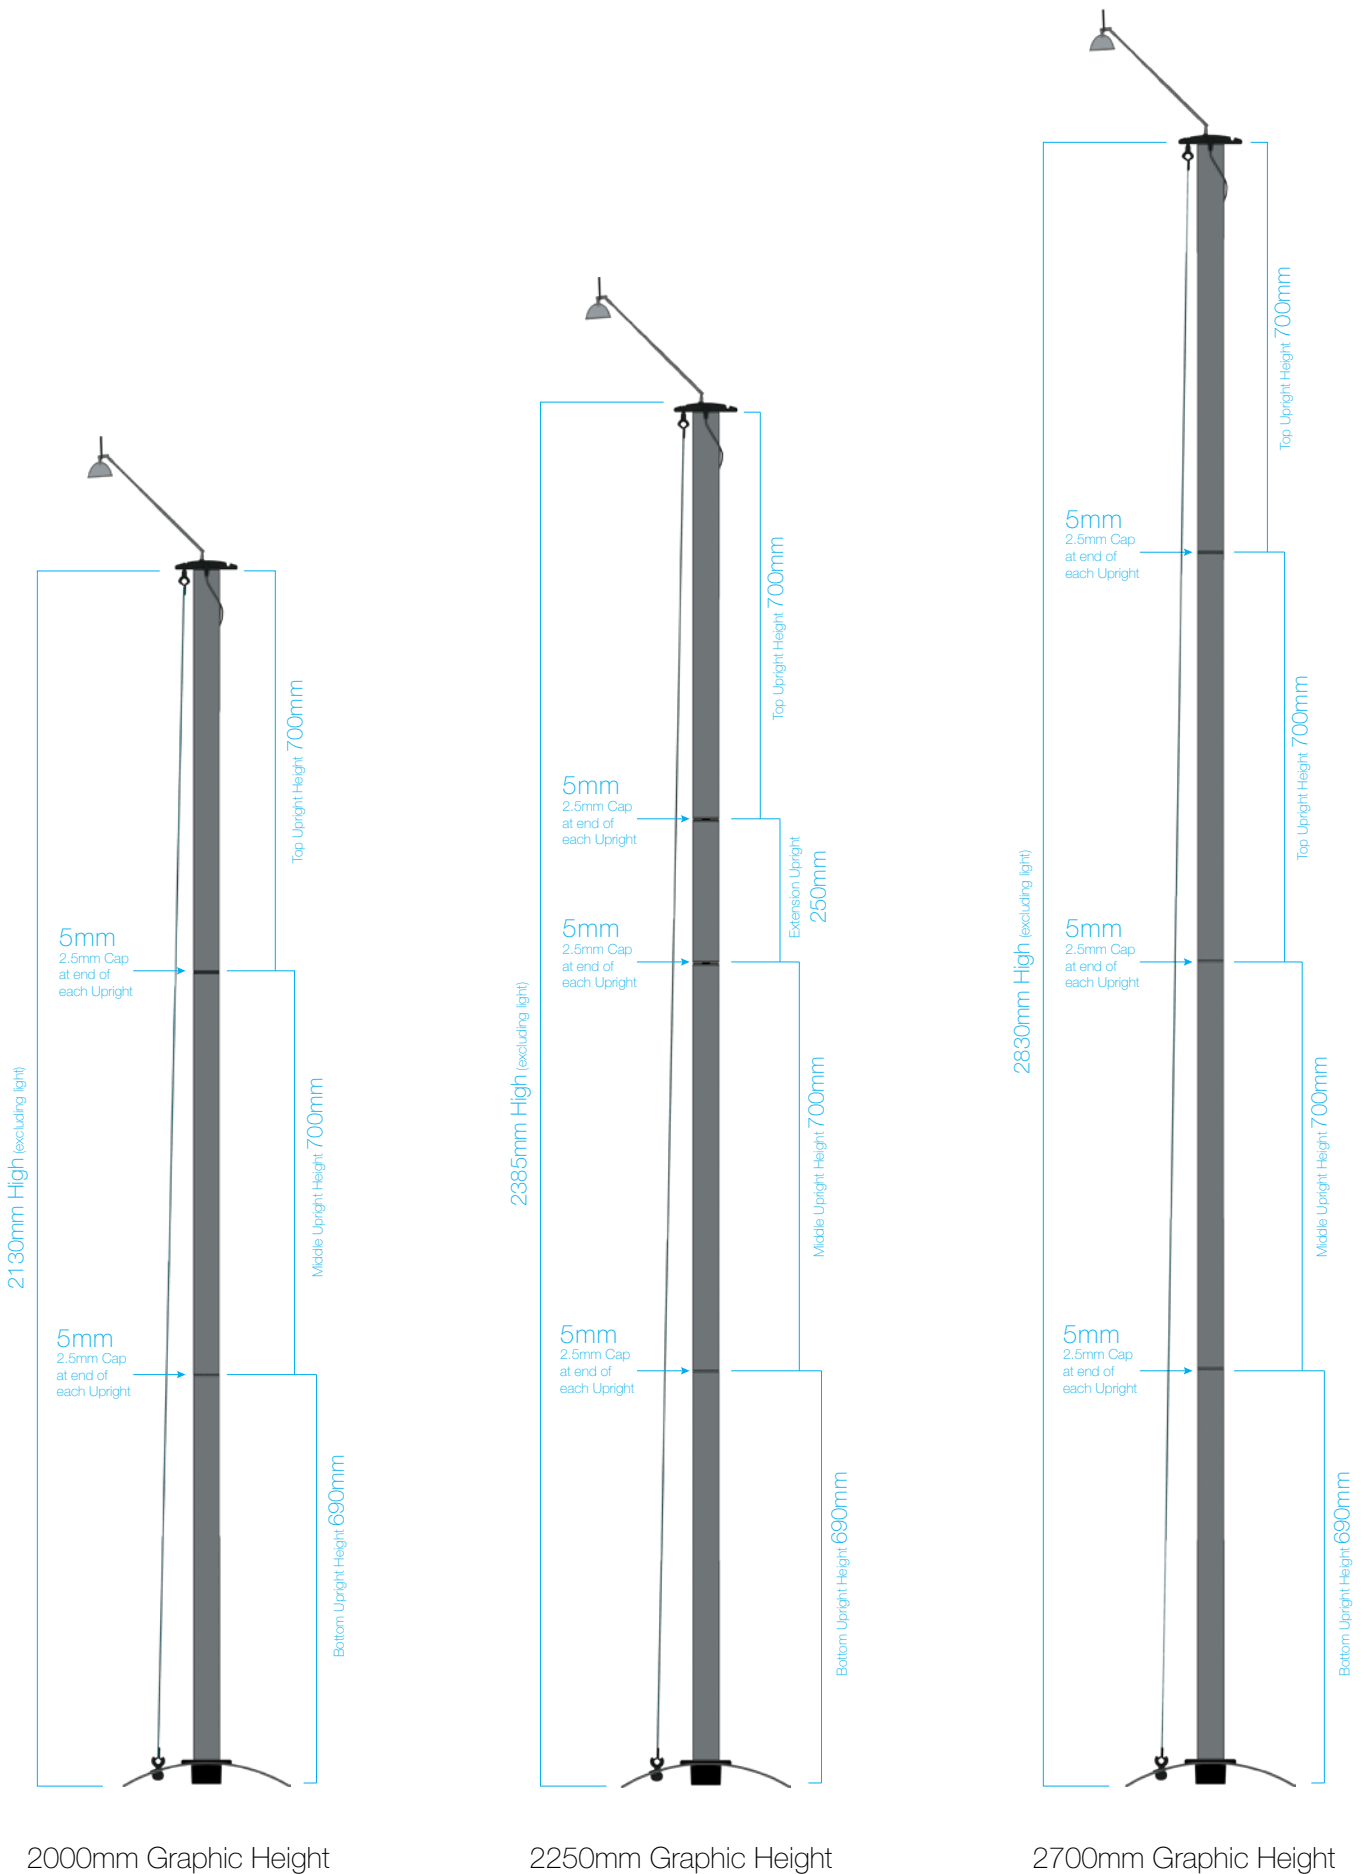

TWIST TECHNICAL

Twist Stand Dimensions

2000mm Graphic Height

2250mm Graphic Height

2700mm Graphic Height

Twist Stand Dimensions