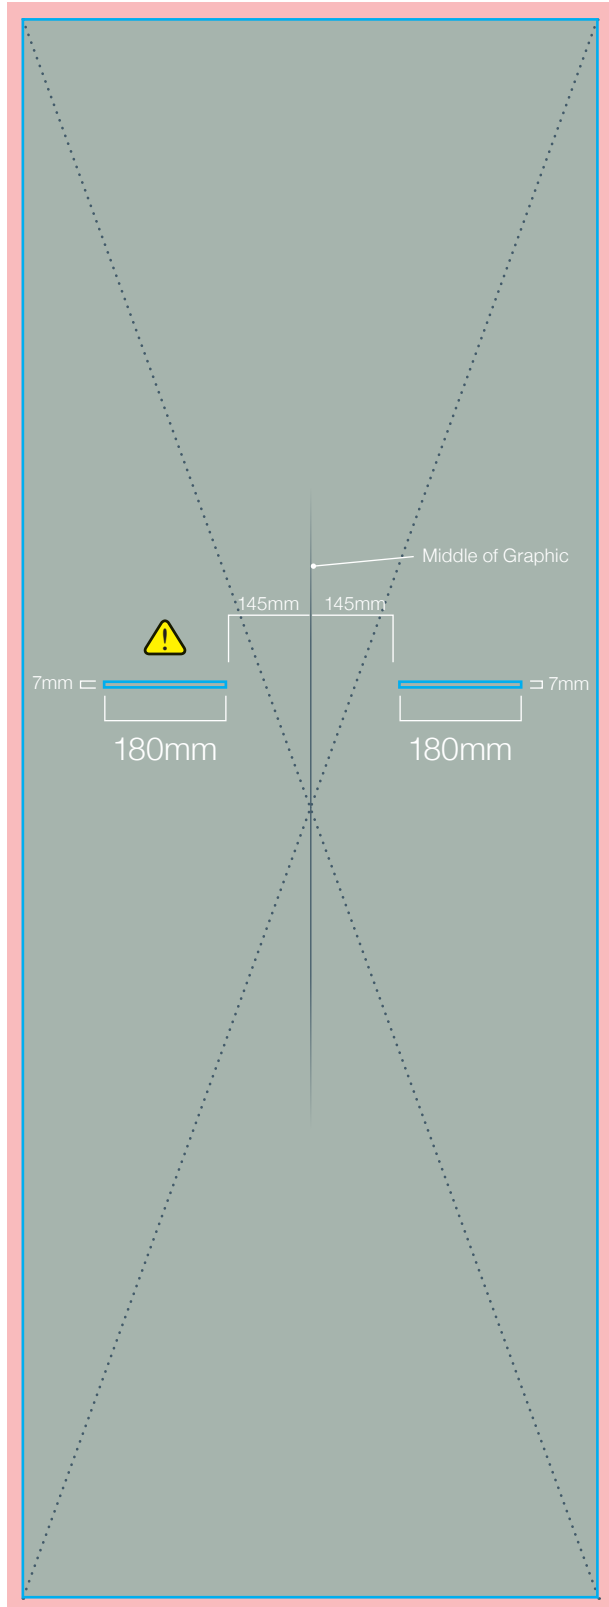

Twist Shelf Graphic Guideline

Bleed Area ■ Visible Graphic Area Unprinted Cut Lines

WARNING: The Twist Shelf can be placed at any height under 1.6m high, regardless of height