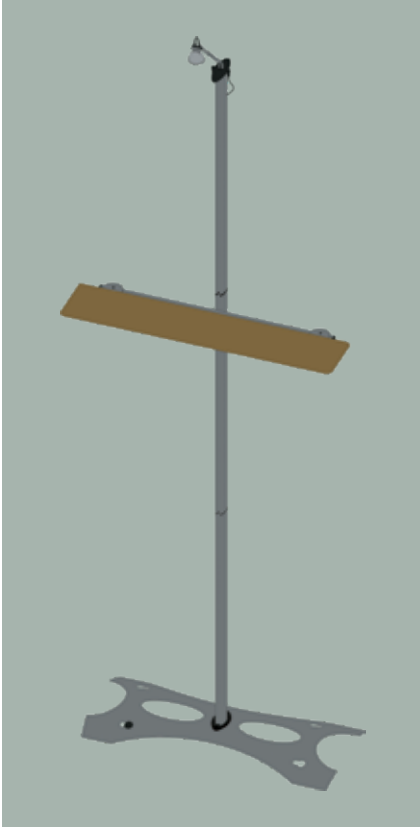

Twist Shelf Graphic Guideline

Bleed Area ■ Visible Graphic Area Unprinted Cut Lines

WARNING: The Twist Shelf can be placed at any height under 1.6m high, regardless of height