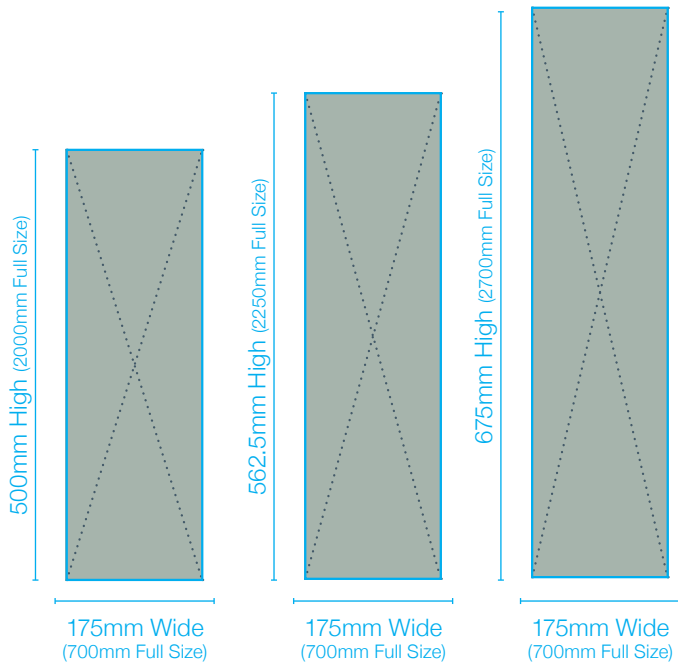

Visible Graphic Area  Unprinted Cut Lines 

700 Wide Graphic Sizes

800 Wide Graphic Sizes

900 Wide Graphic Sizes

1000 Wide Graphic Sizes