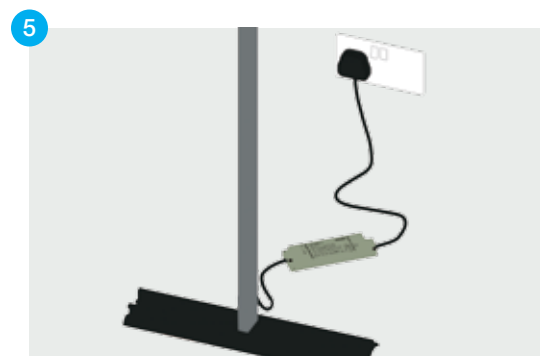

Twist®

TWIST DESKTOP

product set up instructions

Twist Desktop Setup Instructions

Items

1x base with rubber grommet; 1x bottom upright section; 1x middle upright section; 1x top upright section; 1x light; 1x transformer; 1x graphic panel with finishing strips.