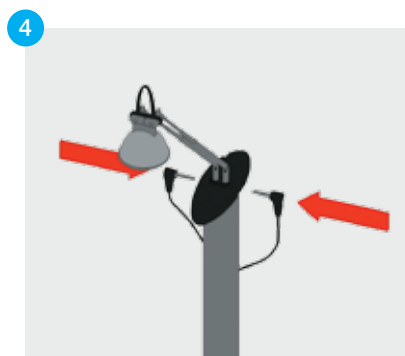

Twist®

TWIST DESKTOP

product set up instructions

Twist Desktop Setup Instructions

Items

1x base with rubber grommet; 1x bottom upright section; 1x middle upright section; 1x top upright section; 1x light; 1x transformer; 1x graphic panel with finishing strips.