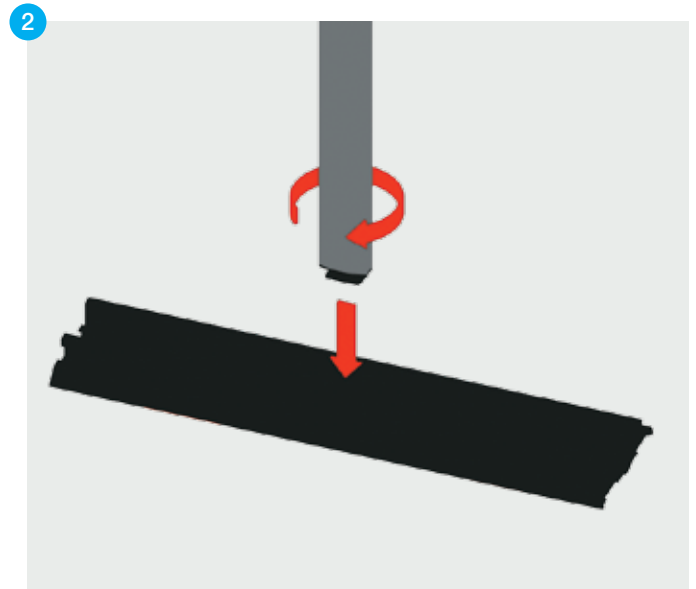

Twist®

TWIST DESKTOP

product set up instructions

Twist Desktop Setup Instructions

Items

1x base with rubber grommet; 1x bottom upright section; 1x middle upright section; 1x top upright section; 1x light; 1x transformer; 1x graphic panel with finishing strips.