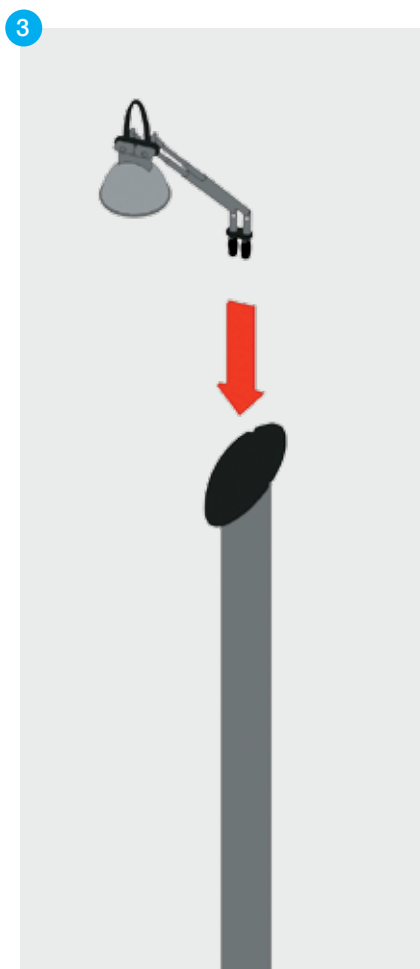

Twist®

TWIST DESKTOP

product set up instructions

Twist Desktop Setup Instructions

Items

1x base with rubber grommet; 1x bottom upright section; 1x middle upright section; 1x top upright section; 1x light; 1x transformer; 1x graphic panel with finishing strips.