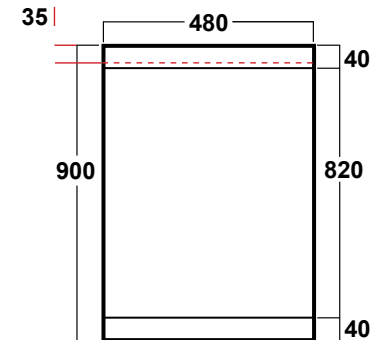

## Dimensions & Weights

<b>WEIGHTS</b> .....	Kg
Top cap .....	<b>0.55</b>
Inner moulding .....	<b>0.56</b>
Bottom moulding .....	<b>0.56</b>
Body panel .....	<b>1.78</b>
Bag.....	<b>1.04</b>

## PACKING

Individual reusable carton.....**1.88**  
 External measurements  
**925mm x 845mm x 82mm**

Bulk packing dimensions and weight dependent on number of units required.

*Weights and measurements quoted are approximate.*

## GRAPHIC INFORMATION

Recommended graphic, print on 150 mic photo-satin paper, encapsulate in 125 mic scuff resistant mattt film, to face, and 125 mic gloss film to back.

**Graphic visual site size  
 1495mm x 865mm**

Graphic not supplied with product, recommended size (if different graphics are used measurements may vary)

**GRAPHIC WRAP SIZE**

**COMPLETE UNIT (ONCE GRAPHICS ARE APPLIED)**

**COMPLETE UNIT SHORT UNIT**