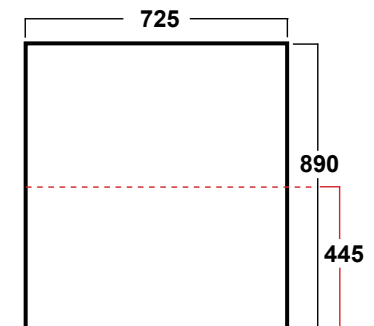

## Dimensions & Weights

<b>WEIGHTS</b> .....	Kg
Top cap .....	<b>0.55</b>
Inner moulding .....	<b>0.56</b>
Bottom moulding .....	<b>0.56</b>
Body panel .....	<b>1.78</b>
Bag.....	<b>1.04</b>

## PACKING

Individual reusable carton.....**1.88**  
 External measurements  
**925mm x 845mm x 82mm**

Bulk packing dimensions and weight dependent on number of units required.

*Weights and measurements quoted are approximate.*

## GRAPHIC INFORMATION

Recommended graphic, print on 150 mic photo-satin paper, encapsulate in 125 mic scuff resistant mattt film, to face, and 125 mic gloss film to back.

**Graphic visual site size  
 1495mm x 865mm**

Graphic not supplied with product, recommended size (if different graphics are used measurements may vary)

**GRAPHIC WRAP SIZE**

**COMPLETE UNIT (ONCE GRAPHICS ARE APPLIED)**

**COMPLETE UNIT SHORT UNIT**