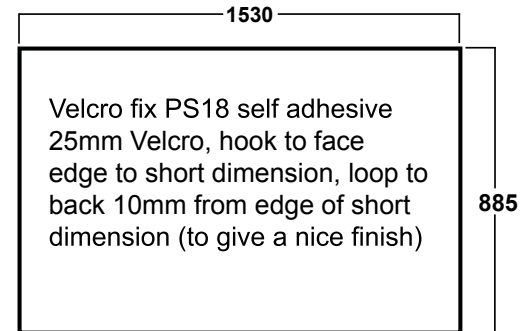

Dimensions & Weights

WEIGHTS.....	Kg
Top cap	0.55
Inner moulding	0.56
Bottom moulding	0.56
Body panel	1.78
Bag.....	1.04

PACKING

Individual reusable carton.....**1.88**
External measurements
925mm x 845mm x 82mm

Bulk packing dimensions and weight dependent on number of units required.

Weights and measurements quoted are approximate.

GRAPHIC INFORMATION

Recommended graphic, print on 150 mic photo-satin paper, encapsulate in 125 mic scuff resistant mattt film, to face, and 125 mic gloss film to back.

**Graphic visual site size
1495mm x 865mm**

Graphic not supplied with product, recommended size (if different graphics are used measurements may vary)

GRAPHIC WRAP SIZE