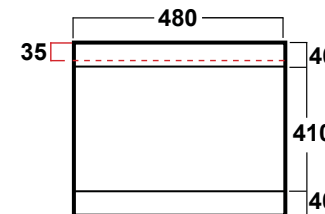

## Dimensions & Weights

<b>WEIGHTS</b> .....	Kg
Top cap .....	<b>0.55</b>
Inner moulding .....	<b>0.56</b>
Bottom moulding .....	<b>0.56</b>
Body panel .....	<b>1.78</b>
Bag.....	<b>1.04</b>

## PACKING

Individual reusable carton.....**1.88**  
 External measurements  
**925mm x 845mm x 82mm**

Bulk packing dimensions and weight dependent on number of units required.

*Weights and measurements quoted are approximate.*

## GRAPHIC INFORMATION

Recommended graphic, print on 150 mic photo-satin paper, encapsulate in 125 mic scuff resistant mattt film, to face, and 125 mic gloss film to back.

**Graphic visual site size  
 1495mm x 865mm**

Graphic not supplied with product, recommended size (if different graphics are used measurements may vary)

**GRAPHIC WRAP SIZE**

**COMPLETE UNIT (ONCE GRAPHICS ARE APPLIED)**

**COMPLETE UNIT SHORT UNIT**