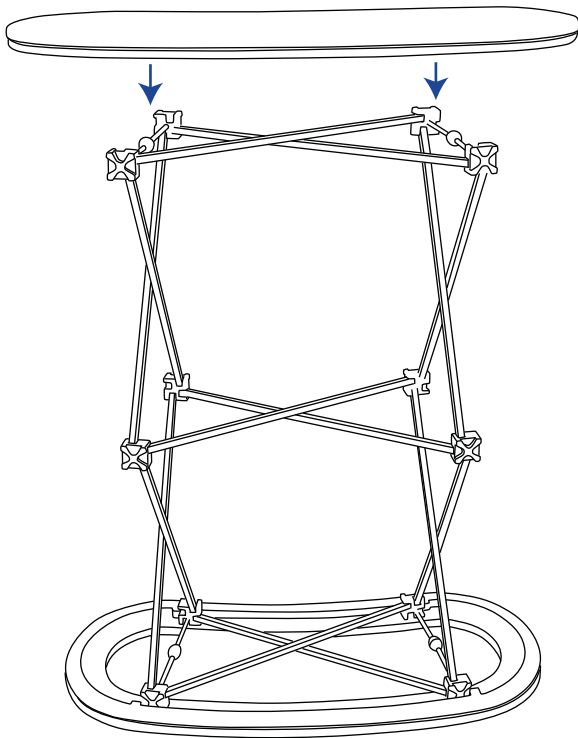

Hardware Dimension(mm)
840(w)x 990(h) x 365(d)

Hardware Weight(kg):
6.8 with Graphics

Packaged Weight(kg)
8.5

3

4

5

Repeat around the base of the unit.