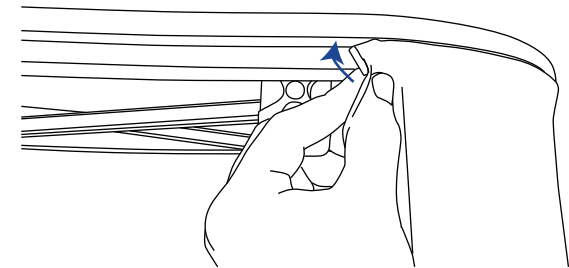

Hardware Dimension(mm)
840(w)x 990(h) x 365(d)

Hardware Weight(kg):
6.8 with Graphics

Packaged Weight(kg)
8.5

3

4

5

Repeat around the base of the unit.