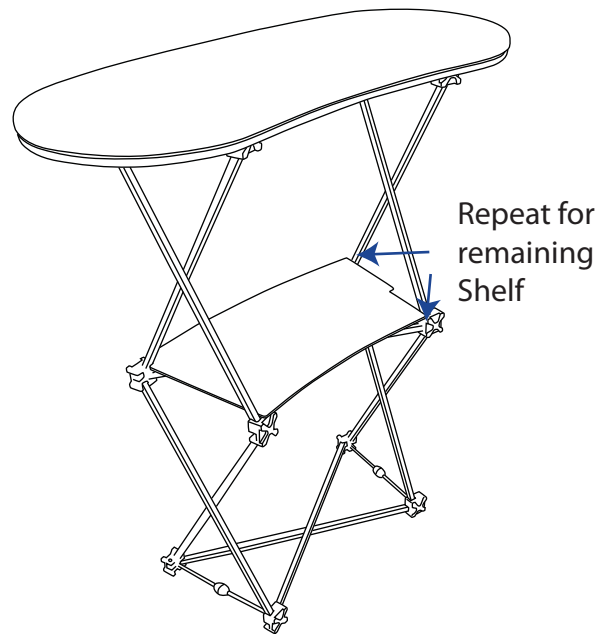

Hardware Dimension(mm)
840(w)x 990(h) x 365(d)

Hardware Weight(kg):
6.8 with Graphics

Packaged Weight(kg)
8.5

3

4

5

Repeat around the base of the unit.