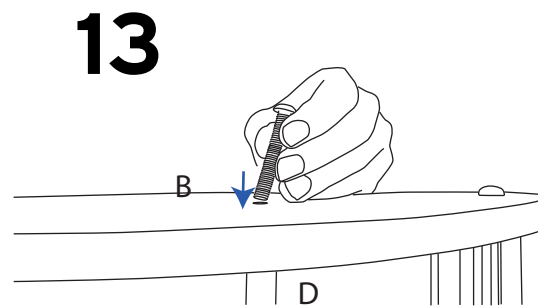

kg

1570mm: 11.50kg Lightbox/10.70kg Graphic pod
840mm: 5.60kg Lightbox/4.85kg Graphic pod

NB: D, C and G not include with graphic pod

!
Visible graphic Area :
1530 x 380mm
800 x 380mm

Recommended Substrate:
2mm Opal HIPS

Attaching Graphic