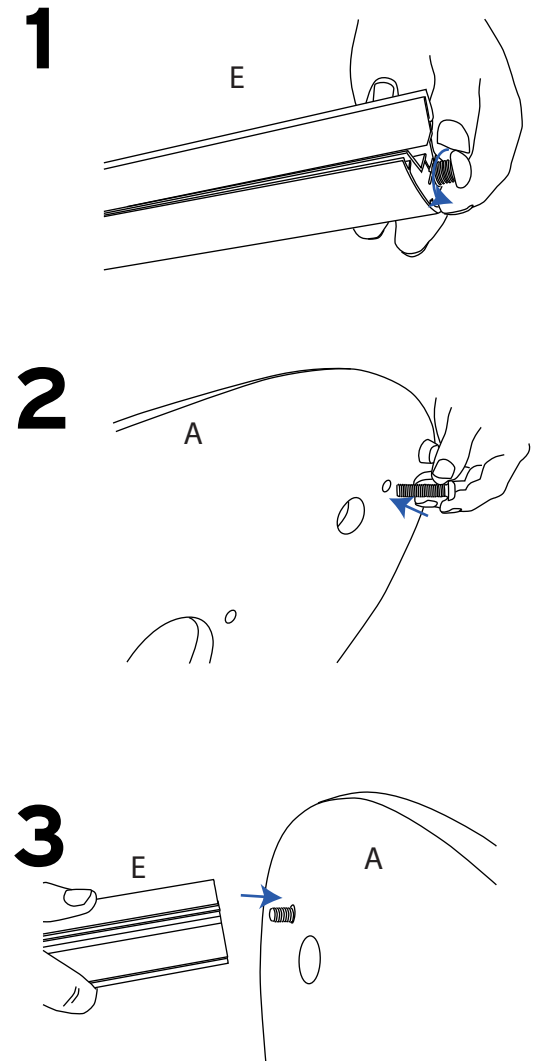

kg

1570mm: 11.50kg Lightbox/10.70kg Graphic pod
840mm: 5.60kg Lightbox/4.85kg Graphic pod

NB: D, C and G not include with graphic pod

!
Visible graphic Area :
1530 x 380mm
800 x 380mm

Recommended Substrate:
2mm Opal HIPS

Attaching Graphic