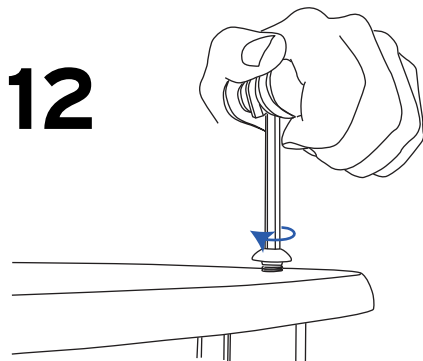

kg

1570mm: 11.50kg Lightbox/10.70kg Graphic pod
840mm: 5.60kg Lightbox/4.85kg Graphic pod

NB: D, C and G not include with graphic pod

!
Visible graphic Area :
1530 x 380mm
800 x 380mm

Recommended Substrate:
2mm Opal HIPS

Attaching Graphic