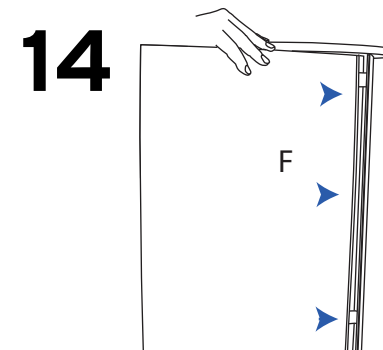

kg

1570mm: 11.50kg Lightbox/10.70kg Graphic pod
840mm: 5.60kg Lightbox/4.85kg Graphic pod

NB: D, C and G not include with graphic pod

!
Visible graphic Area :
1530 x 380mm
800 x 380mm

Recommended Substrate:
2mm Opal HIPS

Attaching Graphic