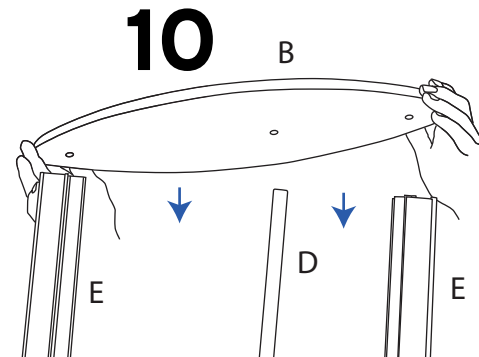

kg

1570mm: 11.50kg Lightbox/10.70kg Graphic pod
840mm: 5.60kg Lightbox/4.85kg Graphic pod

NB: D, C and G not include with graphic pod

!
Visible graphic Area :
1530 x 380mm
800 x 380mm

Recommended Substrate:
2mm Opal HIPS

Attaching Graphic