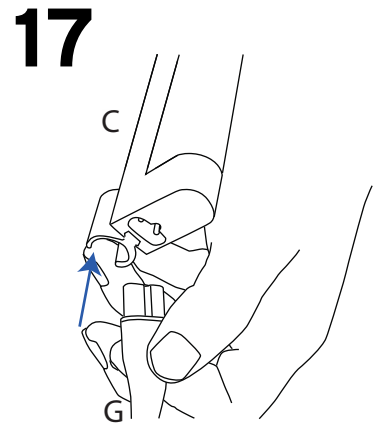

kg

1570mm: 11.50kg Lightbox/10.70kg Graphic pod
840mm: 5.60kg Lightbox/4.85kg Graphic pod

NB: D, C and G not include with graphic pod

!
Visible graphic Area :
1530 x 380mm
800 x 380mm

Recommended Substrate:
2mm Opal HIPS

Attaching Graphic