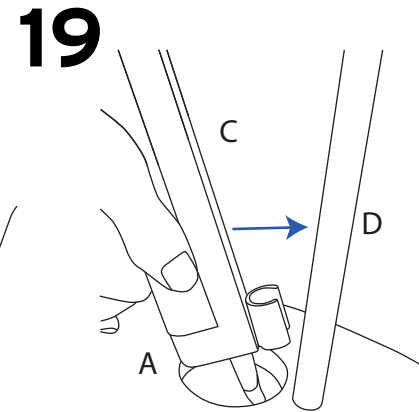

kg

1570mm: 11.50kg Lightbox/10.70kg Graphic pod
840mm: 5.60kg Lightbox/4.85kg Graphic pod

NB: D, C and G not include with graphic pod

!
Visible graphic Area :
1530 x 380mm
800 x 380mm

Recommended Substrate:
2mm Opal HIPS

Attaching Graphic