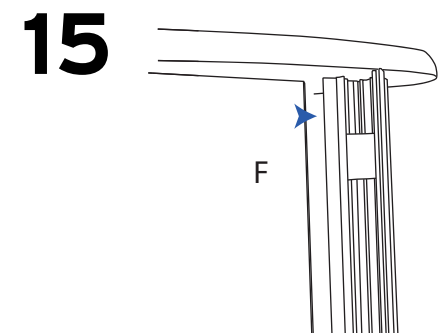

kg

1570mm: 11.50kg Lightbox/10.70kg Graphic pod
840mm: 5.60kg Lightbox/4.85kg Graphic pod

NB: D, C and G not include with graphic pod

!
Visible graphic Area :
1530 x 380mm
800 x 380mm

Recommended Substrate:
2mm Opal HIPS

Attaching Graphic