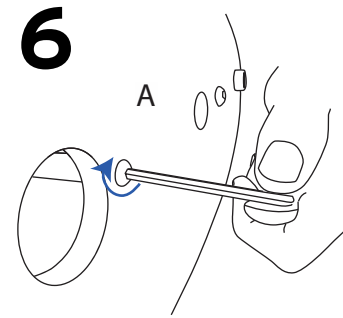

kg

1570mm: 11.50kg Lightbox/10.70kg Graphic pod
840mm: 5.60kg Lightbox/4.85kg Graphic pod

NB: D, C and G not include with graphic pod

!
Visible graphic Area :
1530 x 380mm
800 x 380mm

Recommended Substrate:
2mm Opal HIPS

Attaching Graphic