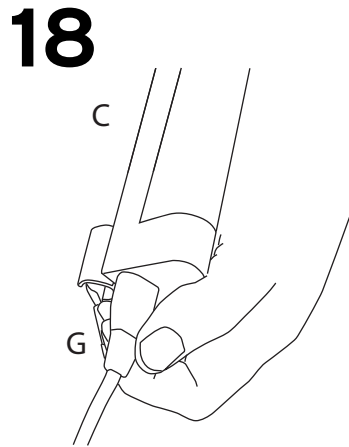

kg

1570mm: 11.50kg Lightbox/10.70kg Graphic pod
840mm: 5.60kg Lightbox/4.85kg Graphic pod

NB: D, C and G not include with graphic pod

!
Visible graphic Area :
1530 x 380mm
800 x 380mm

Recommended Substrate:
2mm Opal HIPS

Attaching Graphic