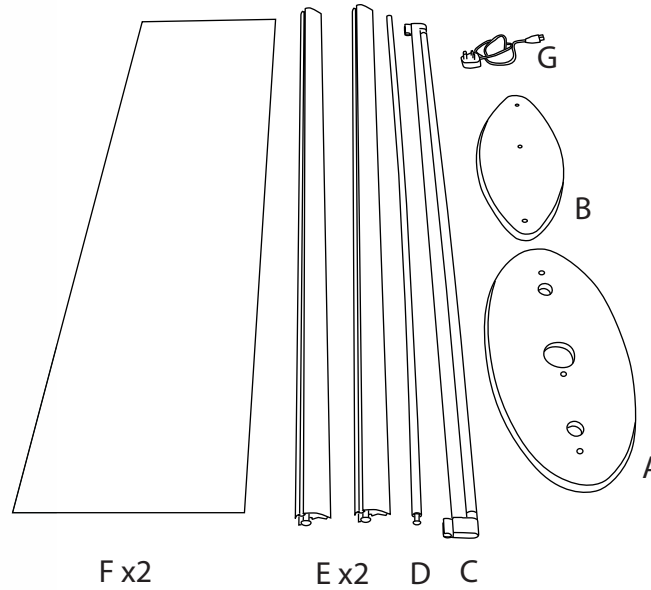

kg

1570mm: 11.50kg Lightbox/10.70kg Graphic pod
840mm: 5.60kg Lightbox/4.85kg Graphic pod

NB: D, C and G not include with graphic pod

!
Visible graphic Area :
1530 x 380mm
800 x 380mm

Recommended Substrate:
2mm Opal HIPS

Attaching Graphic