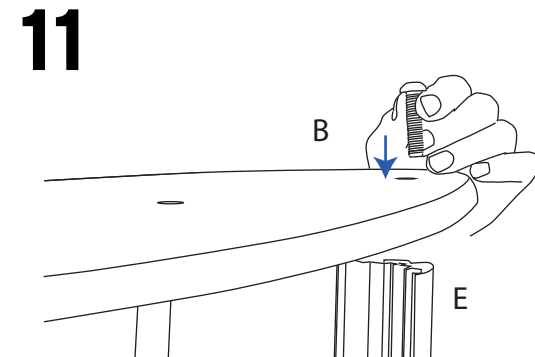

kg

1570mm: 11.50kg Lightbox/10.70kg Graphic pod
840mm: 5.60kg Lightbox/4.85kg Graphic pod

NB: D, C and G not include with graphic pod

!
Visible graphic Area :
1530 x 380mm
800 x 380mm

Recommended Substrate:
2mm Opal HIPS

Attaching Graphic