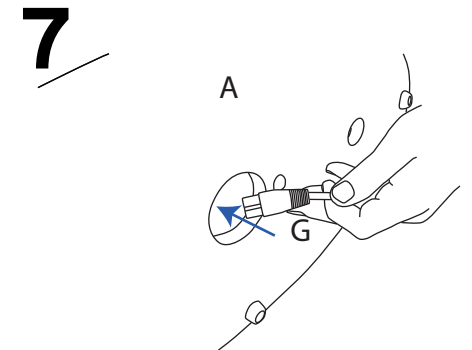

kg

1570mm: 11.50kg Lightbox/10.70kg Graphic pod
840mm: 5.60kg Lightbox/4.85kg Graphic pod

NB: D, C and G not include with graphic pod

!
Visible graphic Area :
1530 x 380mm
800 x 380mm

Recommended Substrate:
2mm Opal HIPS

Attaching Graphic