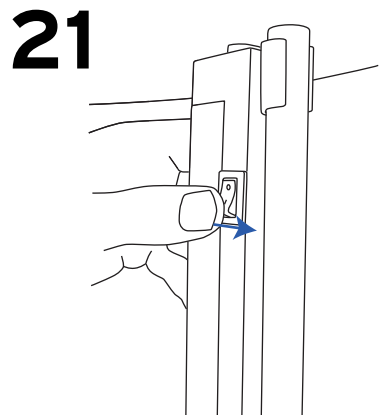

kg

1570mm: 11.50kg Lightbox/10.70kg Graphic pod
840mm: 5.60kg Lightbox/4.85kg Graphic pod

NB: D, C and G not include with graphic pod

!
Visible graphic Area :
1530 x 380mm
800 x 380mm

Recommended Substrate:
2mm Opal HIPS

Attaching Graphic