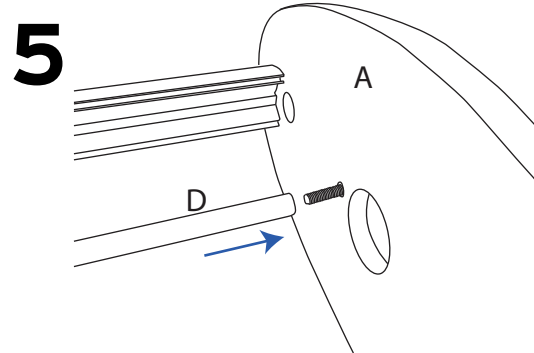

kg

1570mm: 11.50kg Lightbox/10.70kg Graphic pod
840mm: 5.60kg Lightbox/4.85kg Graphic pod

NB: D, C and G not include with graphic pod

!
Visible graphic Area :
1530 x 380mm
800 x 380mm

Recommended Substrate:
2mm Opal HIPS

Attaching Graphic