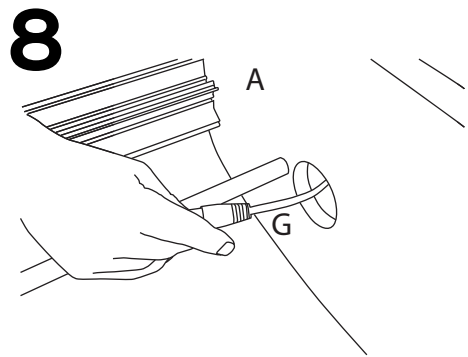

kg

1570mm: 11.50kg Lightbox/10.70kg Graphic pod
840mm: 5.60kg Lightbox/4.85kg Graphic pod

NB: D, C and G not include with graphic pod

!
Visible graphic Area :
1530 x 380mm
800 x 380mm

Recommended Substrate:
2mm Opal HIPS

Attaching Graphic