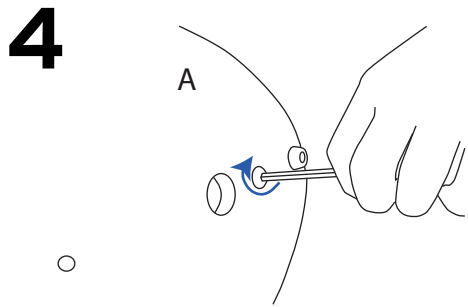

kg

1570mm: 11.50kg Lightbox/10.70kg Graphic pod
840mm: 5.60kg Lightbox/4.85kg Graphic pod

NB: D, C and G not include with graphic pod

!
Visible graphic Area :
1530 x 380mm
800 x 380mm

Recommended Substrate:
2mm Opal HIPS

Attaching Graphic