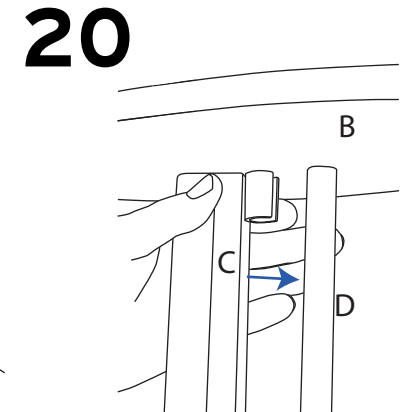

kg

1570mm: 11.50kg Lightbox/10.70kg Graphic pod
840mm: 5.60kg Lightbox/4.85kg Graphic pod

NB: D, C and G not include with graphic pod

!
Visible graphic Area :
1530 x 380mm
800 x 380mm

Recommended Substrate:
2mm Opal HIPS

Attaching Graphic