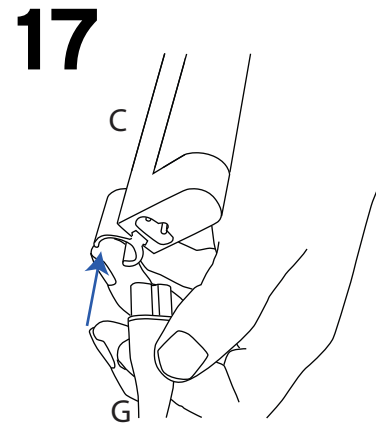

Recommended Substrate:
2mm Opal HIPS

NB: D, C and G not include with graphic pod

8.10kg - Lightbox
7.50kg Graphic Pod

Visible graphic Area :
1000mm (h) x 910mm (w)

Attaching Graphic