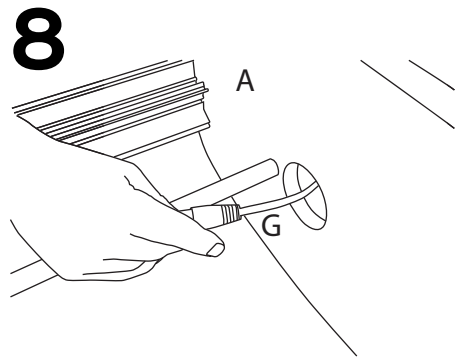

Recommended Substrate:
2mm Opal HIPS

NB: D, C and G not include with graphic pod

8.10kg - Lightbox
7.50kg Graphic Pod

Visible graphic Area :
1000mm (h) x 910mm (w)

Attaching Graphic