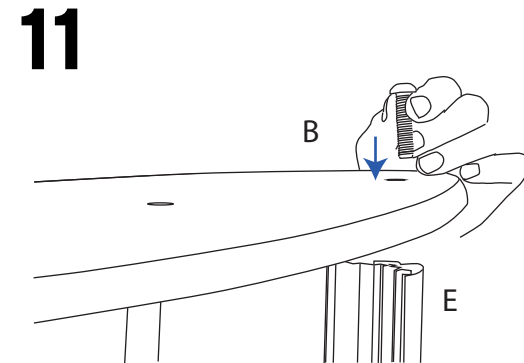

Recommended Substrate:
2mm Opal HIPS

NB: D, C and G not include with graphic pod

8.10kg - Lightbox
7.50kg Graphic Pod

Visible graphic Area :
1000mm (h) x 910mm (w)

Attaching Graphic