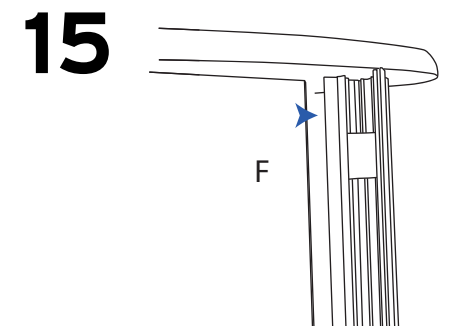

Recommended Substrate:
2mm Opal HIPS

NB: D, C and G not include with graphic pod

8.10kg - Lightbox
7.50kg Graphic Pod

Visible graphic Area :
1000mm (h) x 910mm (w)

Attaching Graphic