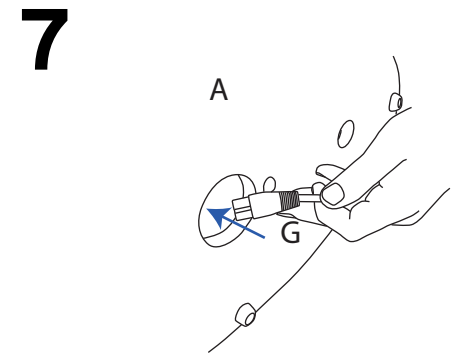

Recommended Substrate:
2mm Opal HIPS

NB: D, C and G not include with graphic pod

8.10kg - Lightbox
7.50kg Graphic Pod

Visible graphic Area :
1000mm (h) x 910mm (w)

Attaching Graphic