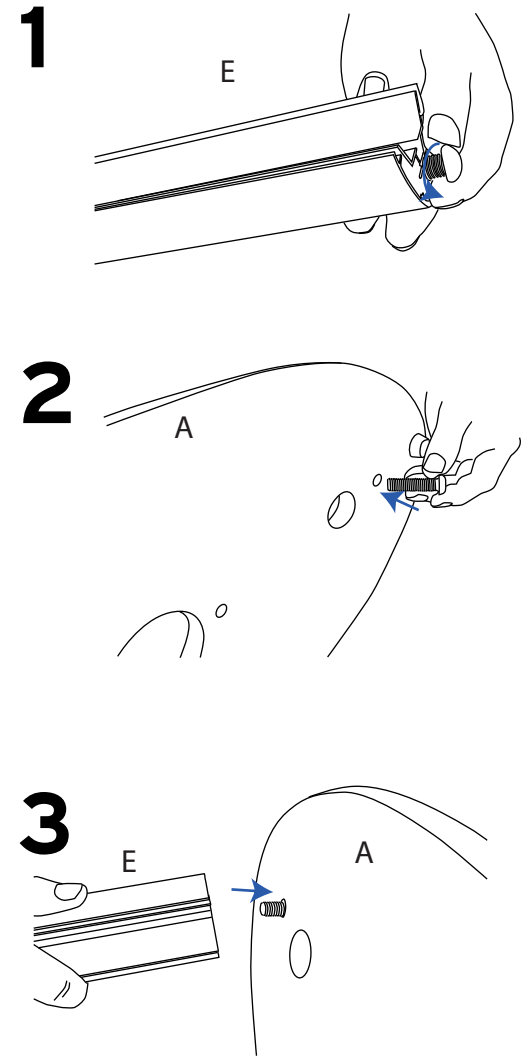

Recommended Substrate:
2mm Opal HIPS

NB: D, C and G not include with graphic pod

8.10kg - Lightbox
7.50kg Graphic Pod

Visible graphic Area :
1000mm (h) x 910mm (w)

Attaching Graphic