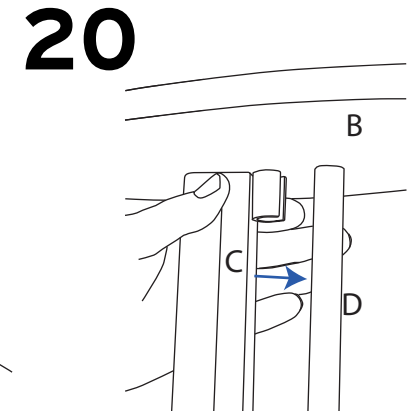

Recommended Substrate:
2mm Opal HIPS

NB: D, C and G not include with graphic pod

8.10kg - Lightbox
7.50kg Graphic Pod

Visible graphic Area :
1000mm (h) x 910mm (w)

Attaching Graphic