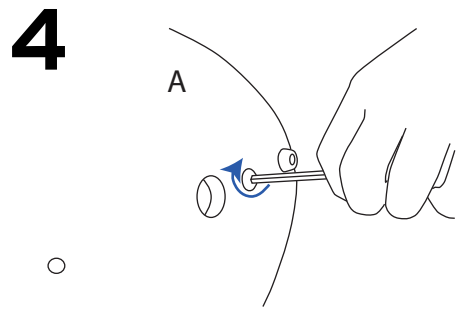

Recommended Substrate:
2mm Opal HIPS

NB: D, C and G not include with graphic pod

8.10kg - Lightbox
7.50kg Graphic Pod

Visible graphic Area :
1000mm (h) x 910mm (w)

Attaching Graphic