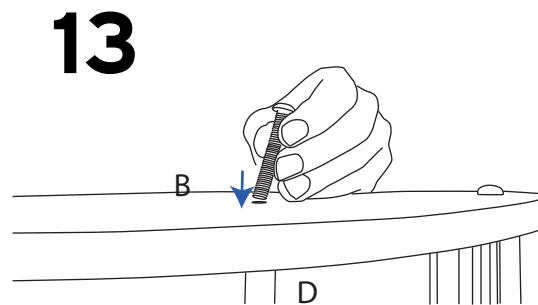

Recommended Substrate:
2mm Opal HIPS

NB: D, C and G not include with graphic pod

8.10kg - Lightbox
7.50kg Graphic Pod

Visible graphic Area :
1000mm (h) x 910mm (w)

Attaching Graphic