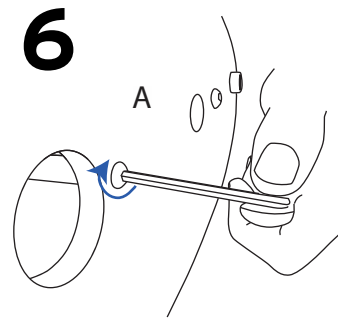

Recommended Substrate:
2mm Opal HIPS

NB: D, C and G not include with graphic pod

8.10kg - Lightbox
7.50kg Graphic Pod

Visible graphic Area :
1000mm (h) x 910mm (w)

Attaching Graphic