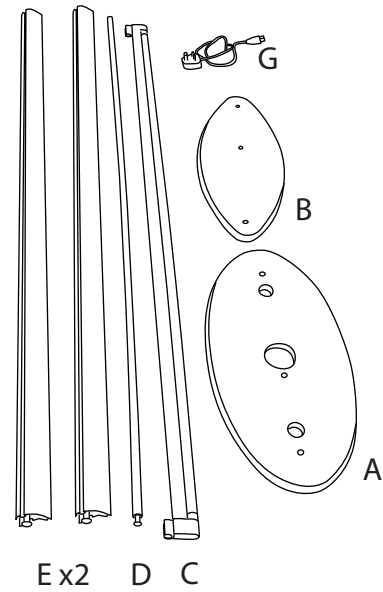

Recommended Substrate:
2mm Opal HIPS

NB: D, C and G not include with graphic pod

8.10kg - Lightbox
7.50kg Graphic Pod

Visible graphic Area :
1000mm (h) x 910mm (w)

Attaching Graphic