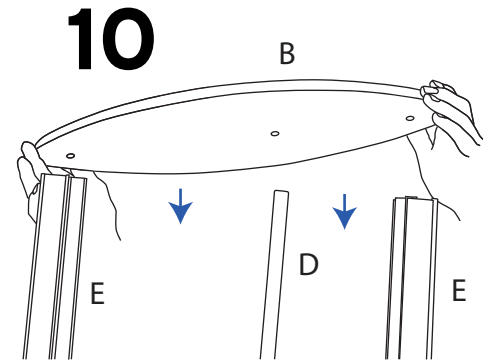

Recommended Substrate:
2mm Opal HIPS

NB: D, C and G not include with graphic pod

8.10kg - Lightbox
7.50kg Graphic Pod

Visible graphic Area :
1000mm (h) x 910mm (w)

Attaching Graphic