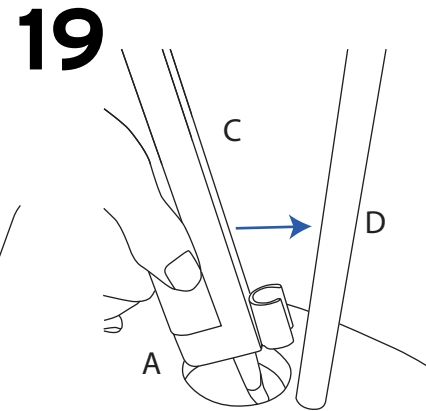

Recommended Substrate:
2mm Opal HIPS

NB: D, C and G not include with graphic pod

8.10kg - Lightbox
7.50kg Graphic Pod

Visible graphic Area :
1000mm (h) x 910mm (w)

Attaching Graphic