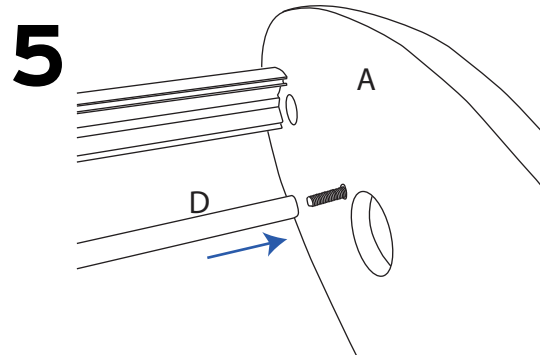

Recommended Substrate:
2mm Opal HIPS

NB: D, C and G not include with graphic pod

8.10kg - Lightbox
7.50kg Graphic Pod

Visible graphic Area :
1000mm (h) x 910mm (w)

Attaching Graphic