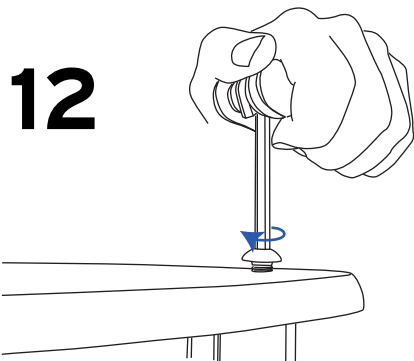

Recommended Substrate:
2mm Opal HIPS

NB: D, C and G not include with graphic pod

8.10kg - Lightbox
7.50kg Graphic Pod

Visible graphic Area :
1000mm (h) x 910mm (w)

Attaching Graphic