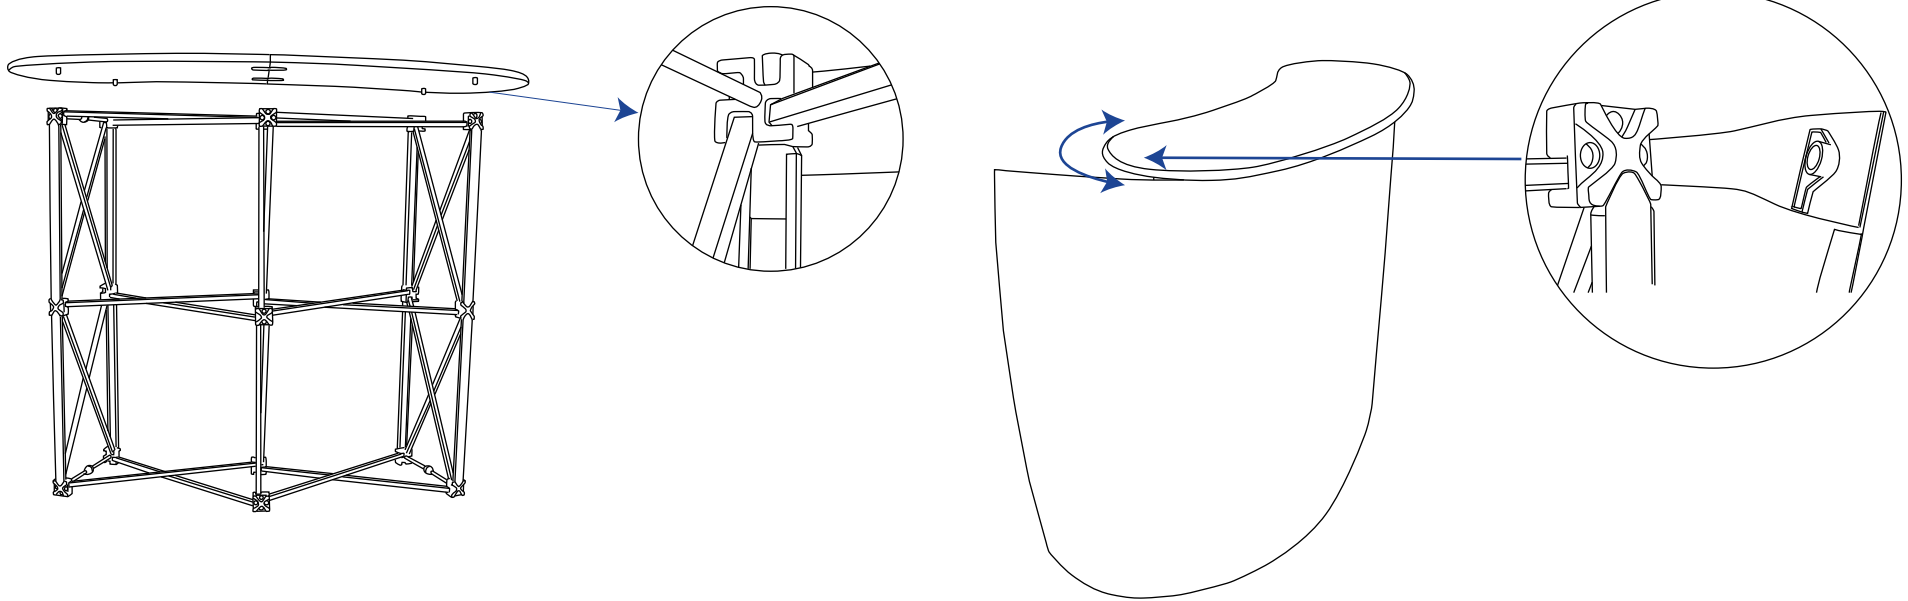

1

2

Visible Graphic Area: 950mm(h) x2060mm(w)
Recommended Graphic thickness: 440microns min

Shelf Layout