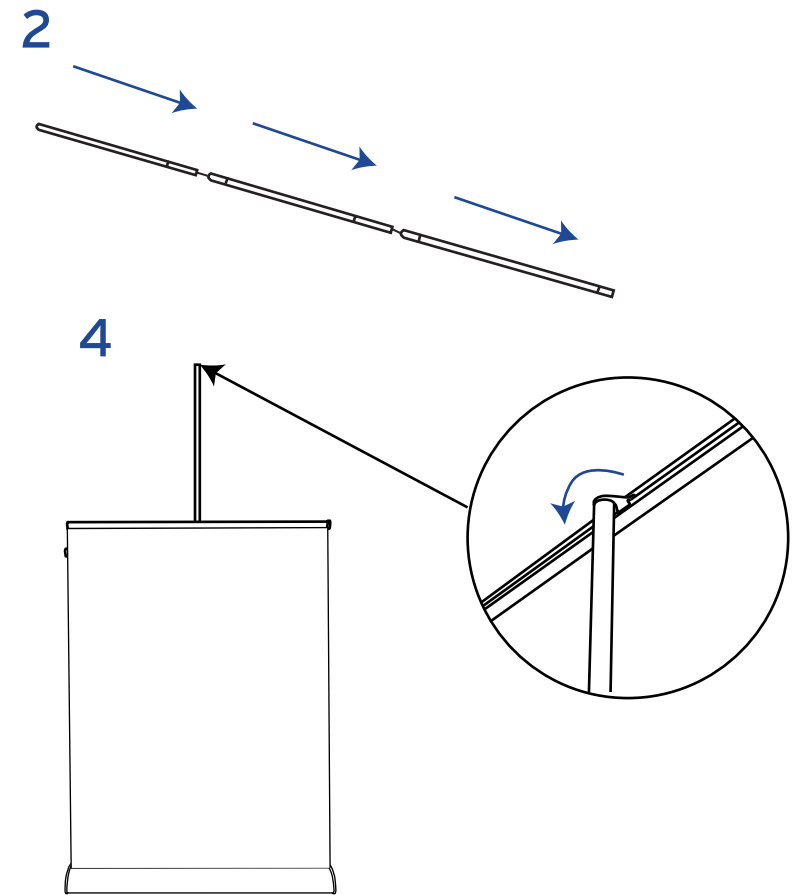

190mm

kg
850mm 4.92kg

Visible graphic Area: 850/1000mm (w) x 2000mm (h)
Recommended Graphic Thickness: 225-400 microns

Replacing the Cassette