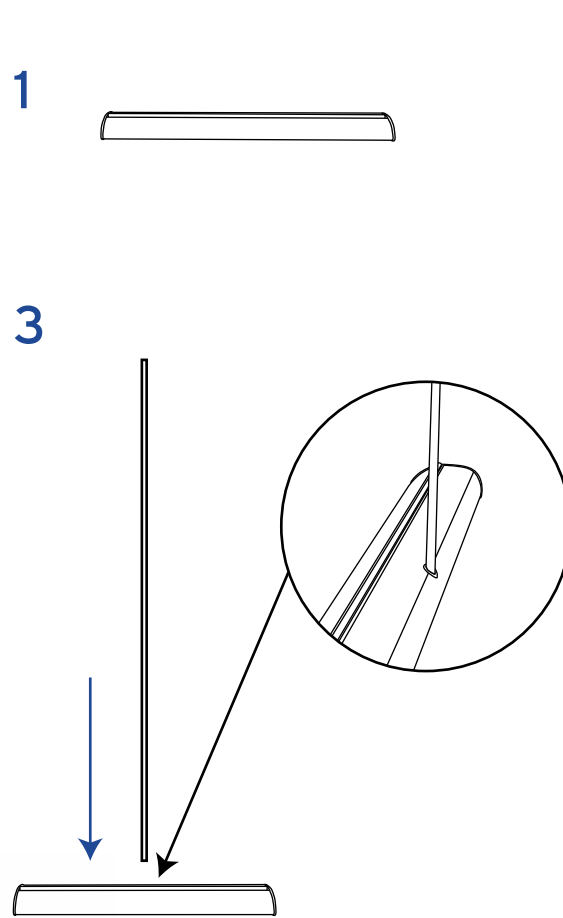

190mm

kg
850mm 4.92kg

Visible graphic Area: 850/1000mm (w) x 2000mm (h)
Recommended Graphic Thickness: 225-400 microns

Replacing the Cassette