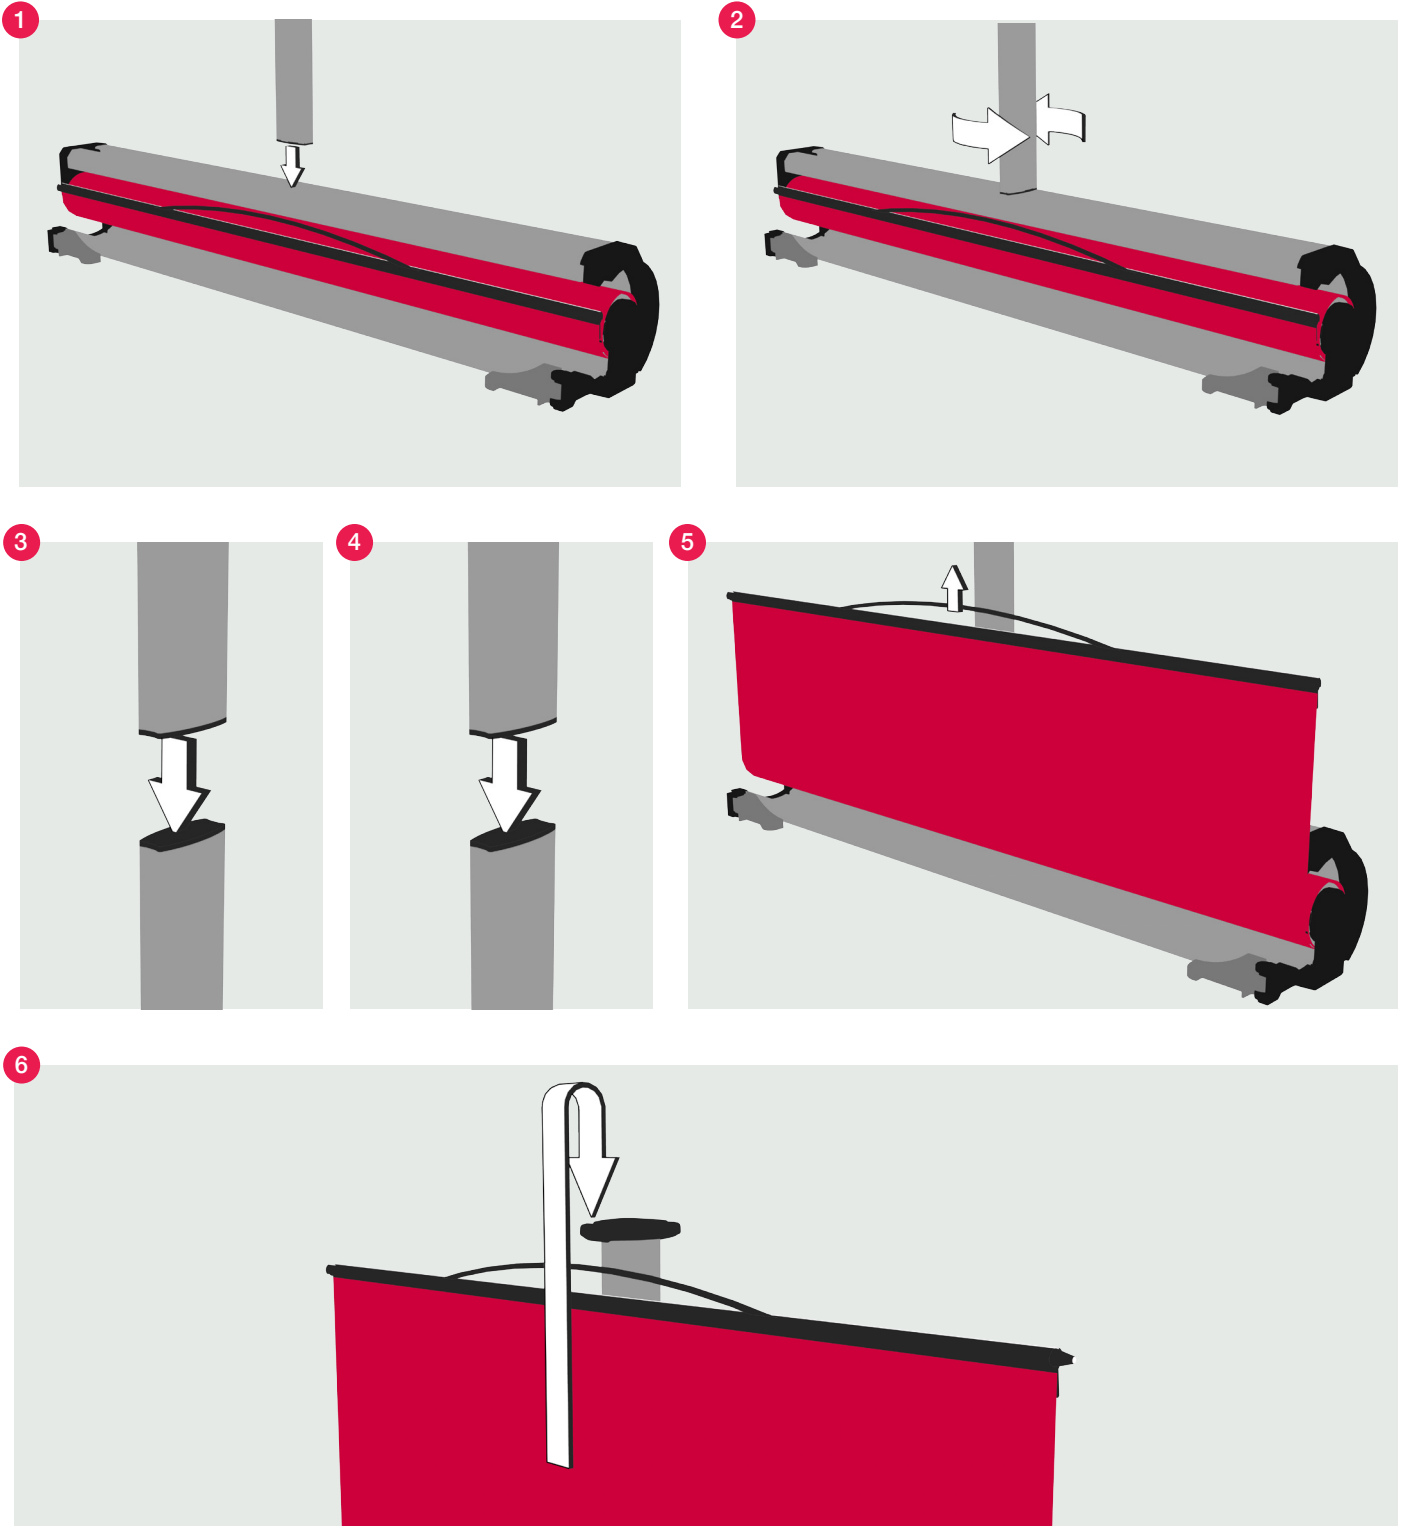

LINK²
ROLLER
BANNER
product set up instructions

Link² Setup Instructions

Items

1x base with integrated graphic panel; 1x bottom upright section; 1x middle upright section (red ends);
1x top upright section

How To Link Together

Items

1x Easi-link Kit (available separately)