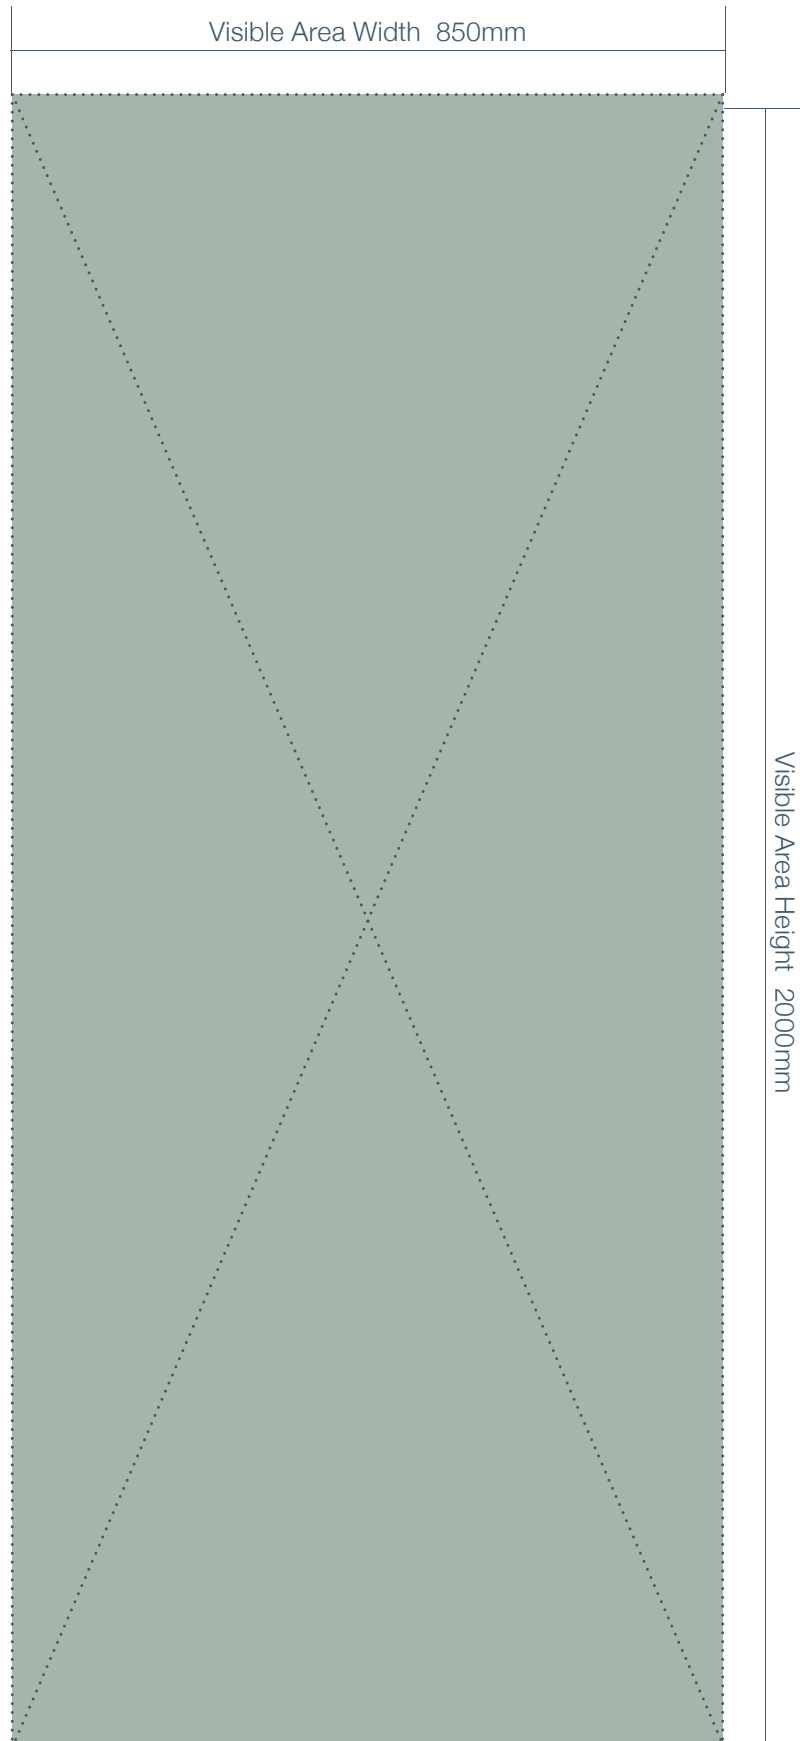

Overall Graphic Size

Link² Roller Banner Artwork Specification 2000mm

Visible Graphic Area 