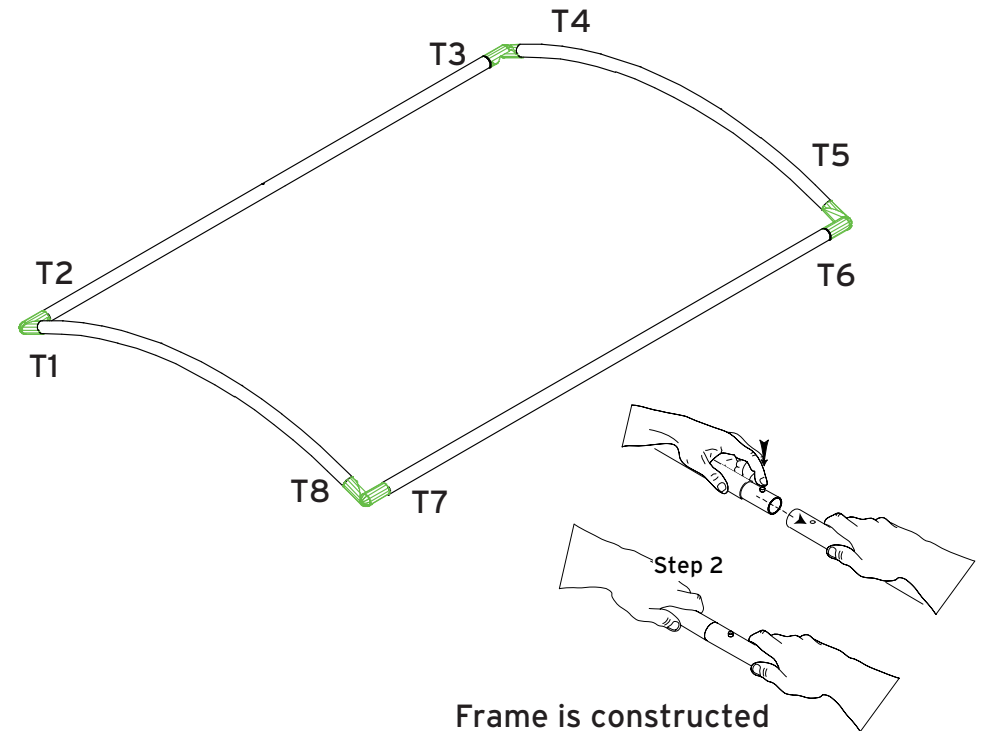

kg
3.43 kg

Frame is constructed using snap buttons
Follow frame numbering system