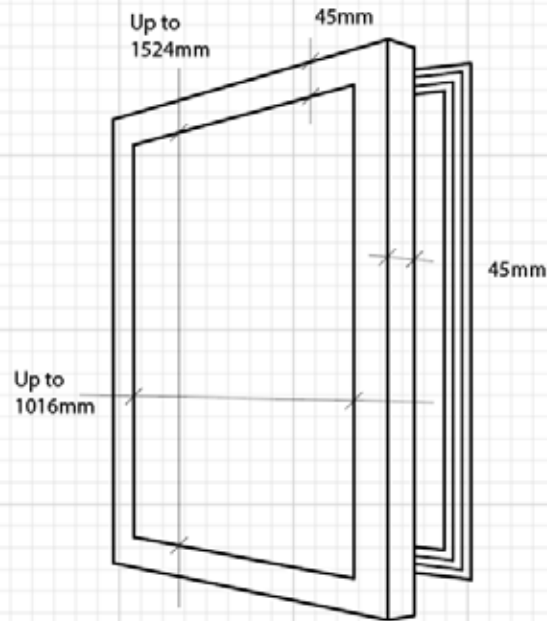

Key Lock Pin Boards

Description: Our Key Lock Pin Boards are lockable and water-resistant making them ideal for outdoor use. They feature a strong extruded aluminium frame, tough plastic poster cover and a felt pin board available in 4 different felt colours suitable for a range of media types.

Specification: 45mm extruded aluminium frame / 2mm strong front plastic glazing / 5mm correx interior panel wrapped in either grey, blue, green or red felt / Water-resistant seal / Durable aluminium hinge / 15mm internal depth / 33mm external depth / Suitable for landscape or portrait fitting / Suitable for internal and external use / Available in 17 stock colour finishes

	Graphic Size (mm)	Visible size (mm)	External Size (mm)	Internal Depths (mm)	Avg. Gross Weight (Kg)
A4	297 x 210	297 x 210	387 x 300 x 33	15	1.99
A3	420 x 297	420 x 297	510 x 387 x 33	15	2.99
A2	594 x 420	594 x 420	684 x 510 x 33	15	4.3
B2	700 x 500	700 x 500	790 x 590 x 33	15	5.6
30x20	762 x 508	762 x 508	852 x 598 x 33	15	6.18
A1	840 x 594	840 x 594	930 x 684 x 33	15	7.2
B1	1000 x 700	1000 x 700	1090 x 790 x 33	15	8.8
40x30	1016 x 762	1016 x 762	1106 x 852 x 33	15	10.07
A0	1188 x 840	1188 x 840	1278 x 930 x 33	15	12.14
B0	1400 x 1000	1400 x 1000	1490 x 1090 x 33	15	17.3
60x40	1524 x 1016	1524 x 1016	1614 x 1106 x 33	15	19.66