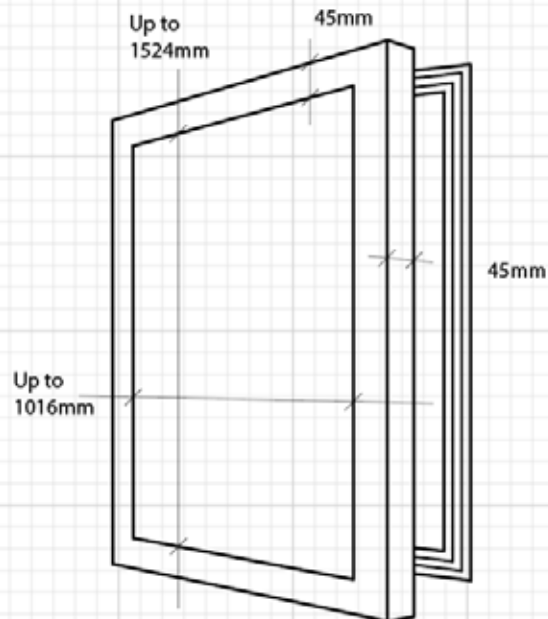

## Key Lock Magnetic Frames

**Description:** Colour Key Lock Magnetic frames incorporate a 1mm Zintec back panel which allows you to display interchangeable media with the use of magnetic inserts. They are secure and watertight which make them suitable for a range of internal and external applications. It features a strong extruded aluminium frame with a 2mm tough plastic front and a water resistant seal to protect all media inserts.

**Specification:** 45mm extruded aluminium frame / 2mm strong front plastic glazing / 1mm Zictec back panel / Water-resistant seal / Durable aluminium hinge / 26mm internal depth / 33mm external depth / landscape or portrait fitting / internal and external use / 17 Stock finishes

	Graphic Size (mm)	Visible size (mm)	External Size (mm)	Internal Depths (mm)	Avg. Gross Weight (Kg)
A4	297 x 210	297 x 210	387 x 300 x 33	26	2.27
A3	420 x 297	420 x 297	510 x 387 x 33	26	3.36
A2	594 x 420	594 x 420	684 x 510 x 33	26	5
B2	700 x 500	700 x 500	790 x 590 x 33	26	5.37
30x20	762 x 508	762 x 508	852 x 598 x 33	26	6.43
A1	840 x 594	840 x 594	930 x 684 x 33	26	7.43
B1	1000 x 700	1000 x 700	1090 x 790 x 33	26	8.14
40x30	1016 x 762	1016 x 762	1106 x 852 x 33	26	8.62
A0	1188 x 840	1188 x 840	1278 x 930 x 33	26	11.04
B0	1400 x 1000	1400 x 1000	1490 x 1090 x 33	26	12.04
60x40	1524 x 1016	1524 x 1016	1614 x 1106 x 33	26	13.34