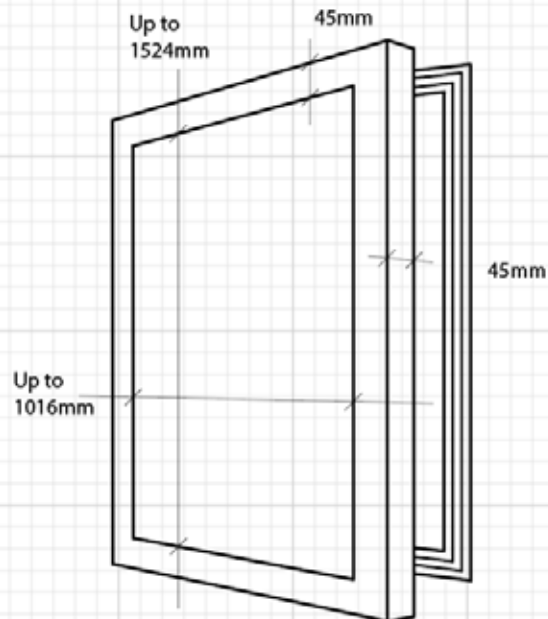

## Key Lock Correx

**Description:** Our Colour Key Lock Frame range offers a high specification system which is ideal for most settings. It features a strong extruded aluminium frame with a 2mm tough plastic front and a water resistant seal to protect your printed media. Printed graphics attach to poster clips and sit against a strong correx interior panel. These frames are available in 17 stock colour finishes including 3 anodised, 12 powder coated and 2 wood grain finishes.

**Specification:** 45mm extruded aluminium frame / 2mm strong front plastic glazing / 5mm correx interior panel / Water-resistant seal / Durable aluminium hinge / 2mm internal depth / 34mm external depth / Suitable for landscape or portrait fitting / 11 Stock Sizes and 17 finishes

	Graphic Size (mm)	Visible size (mm)	External Size (mm)	Internal Depths (mm)	Avg. Gross Weight (Kg)
A4	297 x 210	279 x 192	369 x 282 x 33	1	1.62
A3	420 x 297	402 x 279	492 x 369 x 33	1	2.18
A2	594 x 420	576 x 402	666 x 492 x 33	1	3.18
B2	700 x 500	682 x 482	772 x 572 x 33	1	3.9
30x20	762 x 508	744 x 590	834 x 580 x 33	1	4.58
A1	840 x 594	822 x 576	912 x 666 x 33	1	5.66
B1	1000 x 700	982 x 682	1072 x 772 x 33	1	6.2
40x30	1016 x 762	998 x 744	1088 x 834 x 33	1	6.9
A0	1188 x 840	1170 x 822	1260 x 912 x 33	1	9.4
B0	1400 x 1000	1382 x 982	1472 x 1072 x 33	1	14.1
60x40	1524 x 1016	1506 x 998	1596 x 1088 x 33	1	15.5