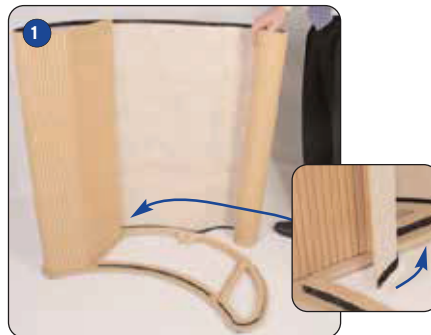

Crescent is a stylish workstation or greeting counter constructed from MDF with high quality finish thermoformed laminated tops.

features & benefits

- Constructed from composite materials and flexible MDF tambour
- Flat packed, easy to transport and quick to assemble
- No tools required
- Load bearing up to 75kgs approx
- Tops are available in Birch, Black, Silver or White thermoformed finishes
- Choice of 12 Luxury Foam Backed Loop Nylon fabric wrap colours
- Unit can be open or closed at the back

Crescent can be open or closed at the back

hardware specifications	wrap specifications
Overall size (h) x (w) x (d): 1000mm x 950mm x 565mm approx	Tambour Wrap dimensions (h) x (w): 970mm x 2425mm approx
Weight: 14.25kg approx	If applying a graphic to the wrap, an allowance should be made to its size to accommodate material type, thickness etc.
Optional internal shelf size (w) x (d): 490mm x 325 approx	Recommended visible size (h) x (w): (for front of unit) 970mm x 1430mm approx
Useable internal shelf height: 200mm approx	

Crescent assembly

Kit includes: Top, base and MDF tambour wrap (Optional internal shelf and poles shown)

1 Lay the base on the floor, hook fastener side uppermost. Attach the tambour wrap to the base.

2 Continue to attach the wrap. At this stage you may decide to have the unit open or closed at the back.

3 Place the top onto the wrap and secure using the hook fastener.

Completed Crescent workstation.

Optional Internal shelf assembly

1 Locate the twist and lock poles into the internal shelf. Ensure the arrows on the poles are all facing the same direction.