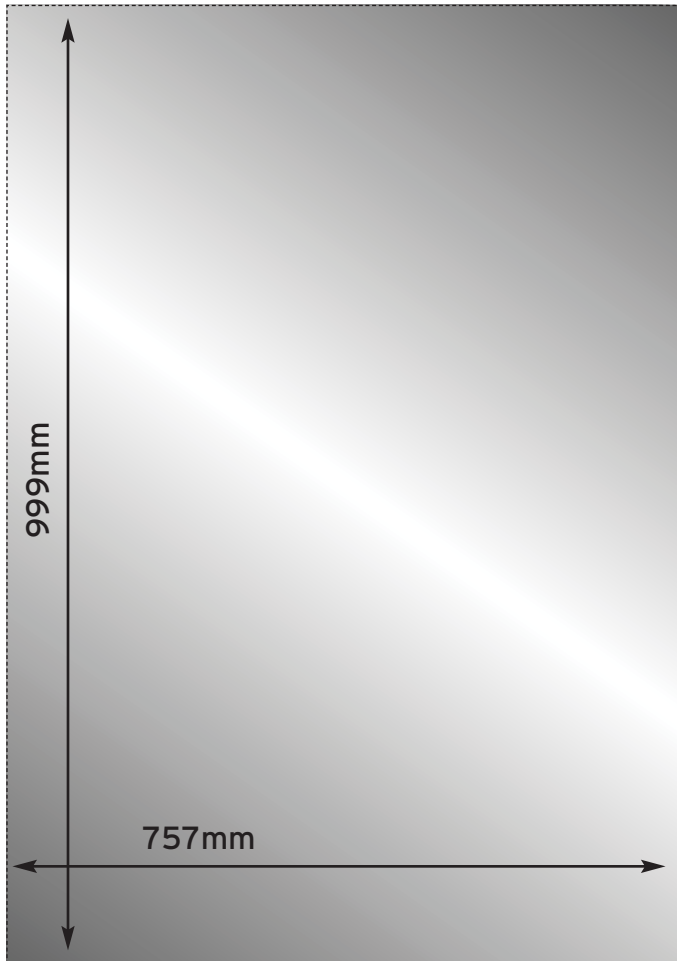

TOP

BOTTOM

 Visible graphic area
999mmH x 757mmW

 Finished print size
999mmH x 757mmW