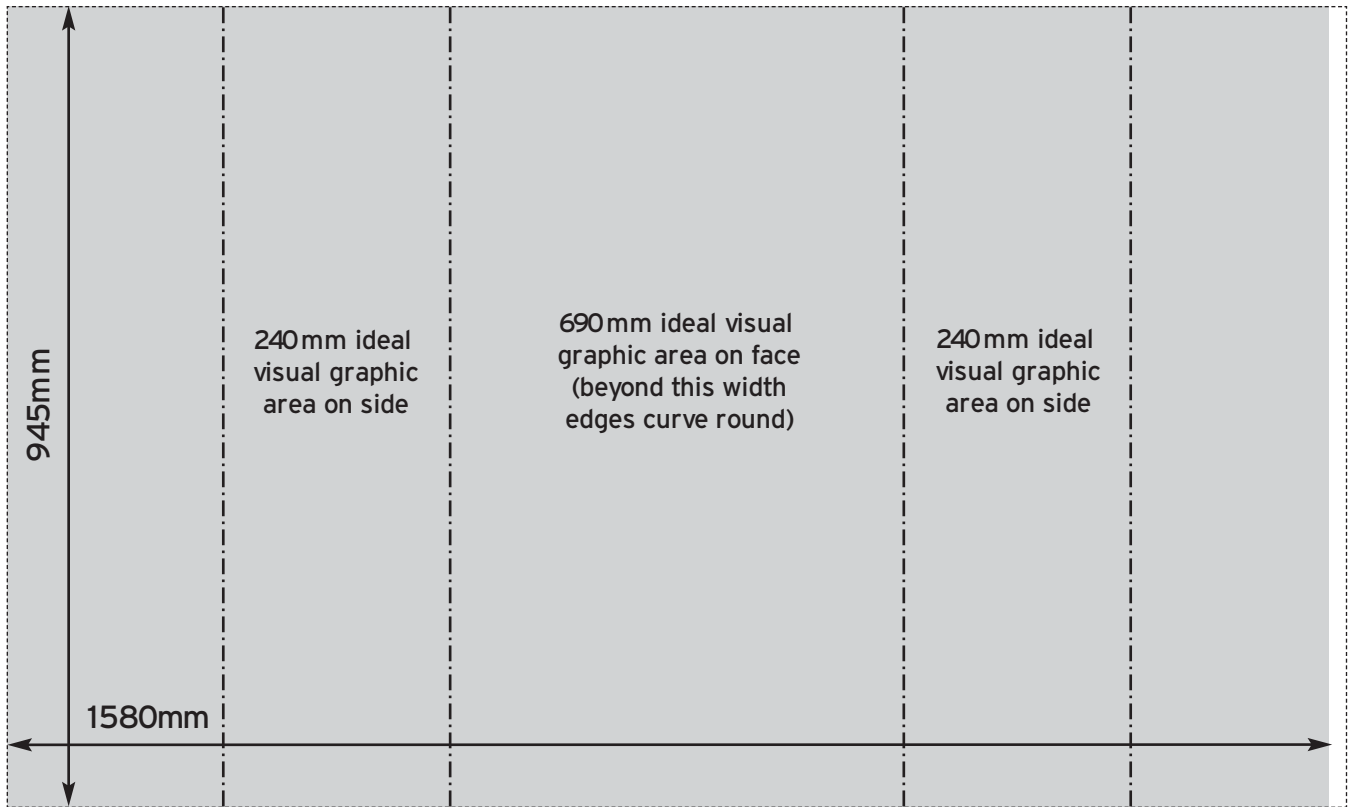

TOP

BOTTOM

- Visible Graphic Area**
 945mm H x 1580mm W

- Finished Print Size**
 945mm H x 160mm W
 (including 20mm overlap on right)