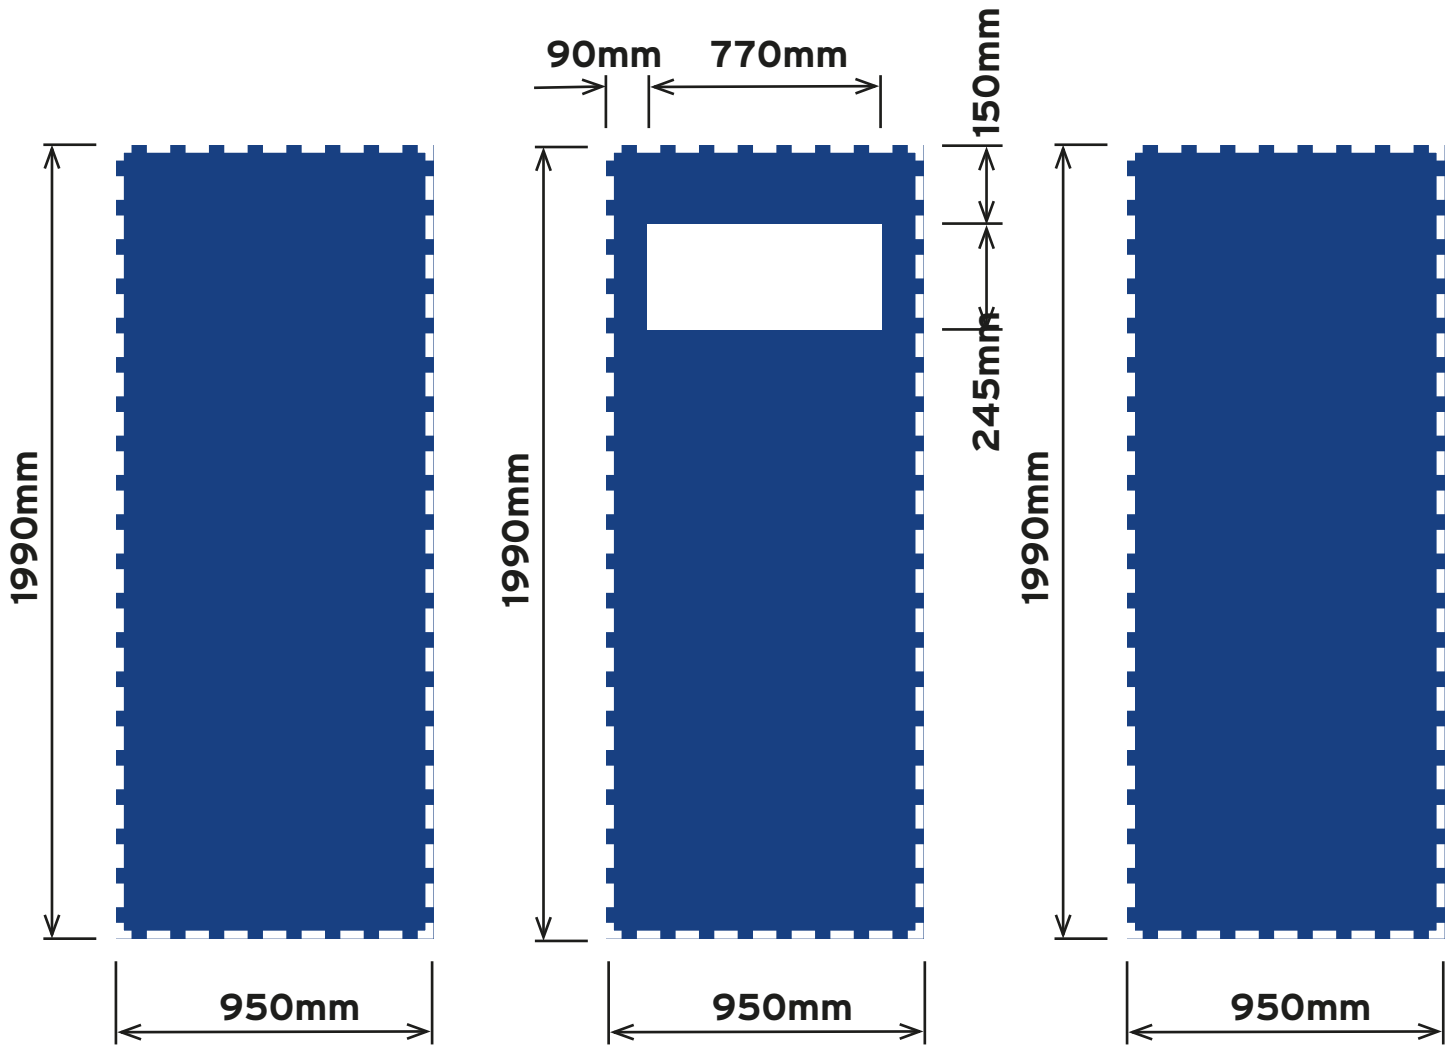

 Finished trimmed print size
1990mm(h) x 950mm(w) - x3

 Visible graphic area
1990mm(h) x 950mm(w) - x3

Rear View

Magnetic tape applied to all edges of the graphic panel

Finished trimmed print size
1990mm(h) x 950mm(w) - x3

Visible graphic area
1990mm(h) x 950mm(w) - x3

Rear View

Magnetic tape applied to all edges
of the graphic panel