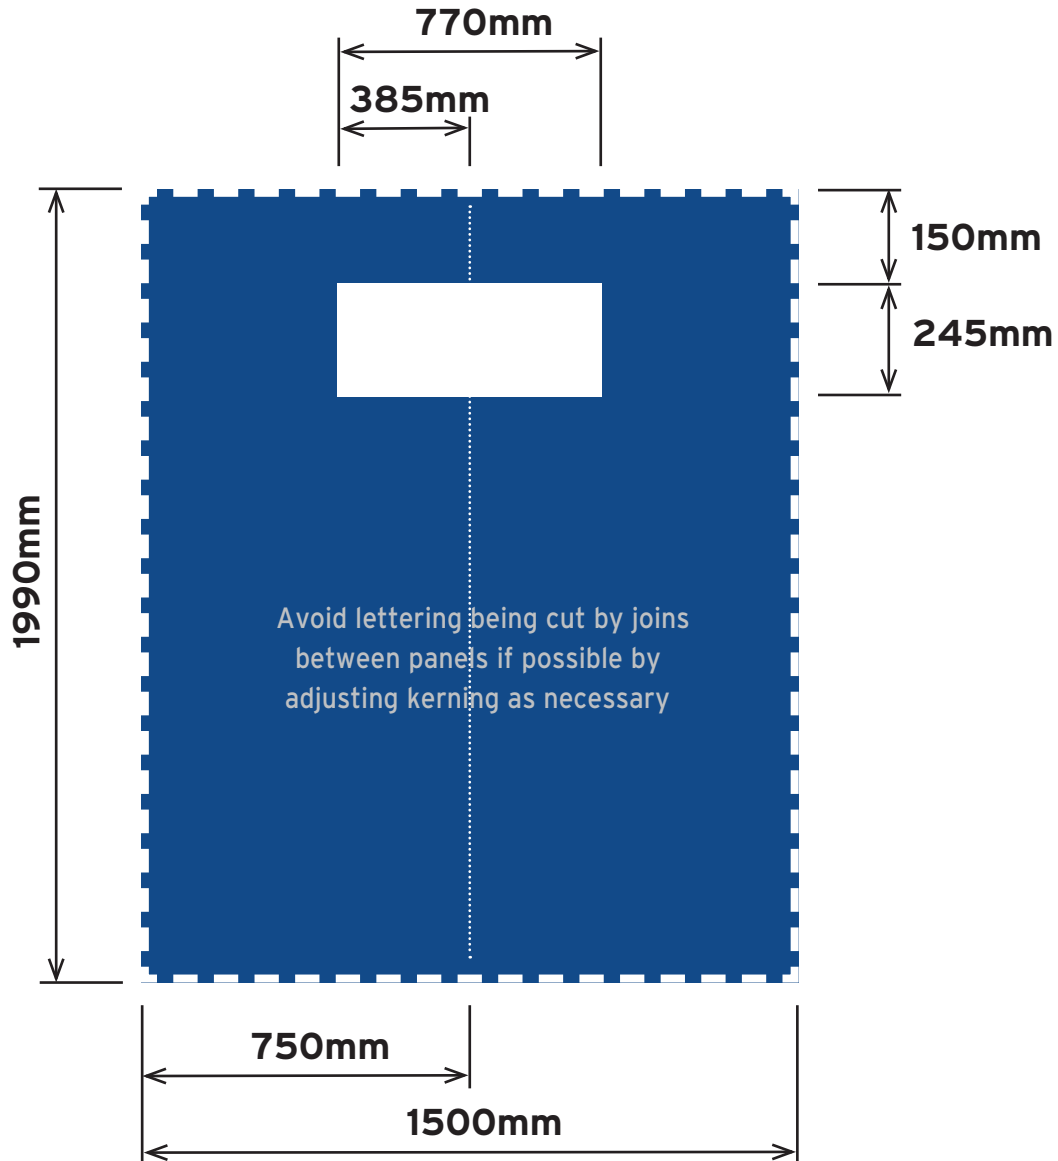

 Finished trimmed print size
1990mm(h) x 1500mm(w)

 Visible graphic area
1990mm(h) x 1500mm(w)

Rear View

Magnetic tape applied to all edges of the graphic panel

 Finished trimmed print size
1990mm(h) x 1500mm(w)

 Visible graphic area
1990mm(h) x 1500mm(w)

Rear View

Magnetic tape applied to all edges of the graphic panel