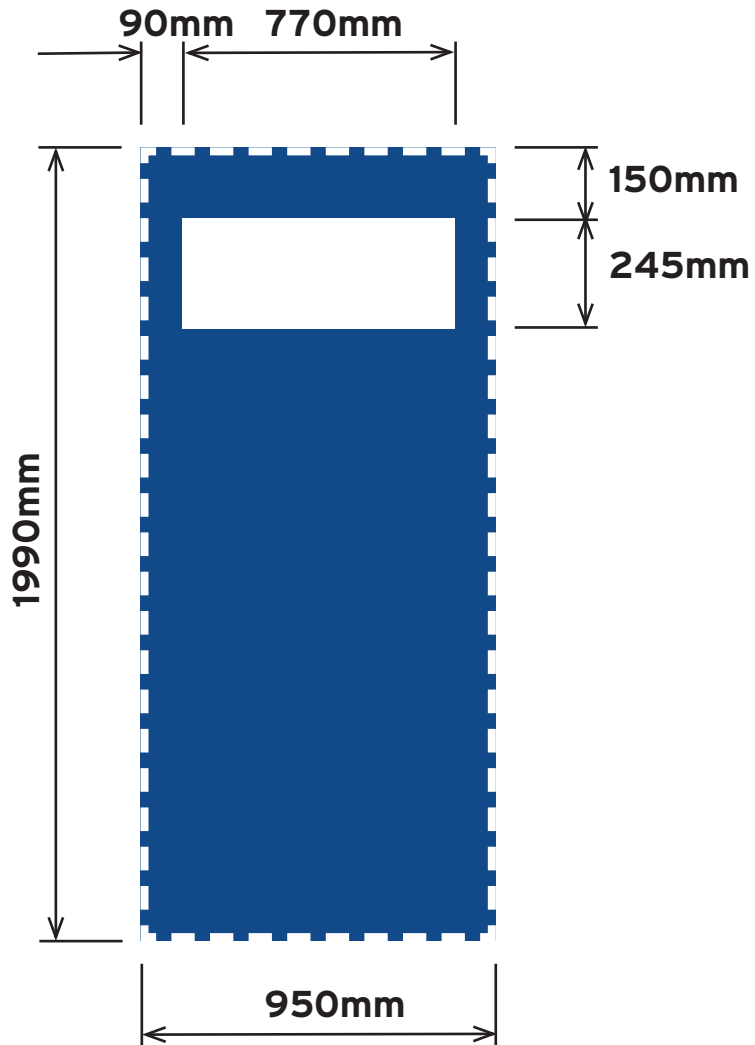

 Finished trimmed print size
1990mm(h) x 950mm(w)

 Visible graphic area
1990mm(h) x 950mm(w)

Rear View

Magnetic tape applied to all edges of the graphic panel

 Finished trimmed print size
1990mm(h) x 950mm(w)

 Visible graphic area
1990mm(h) x 950mm(w)

Rear View

Magnetic tape applied to all edges of the graphic panel