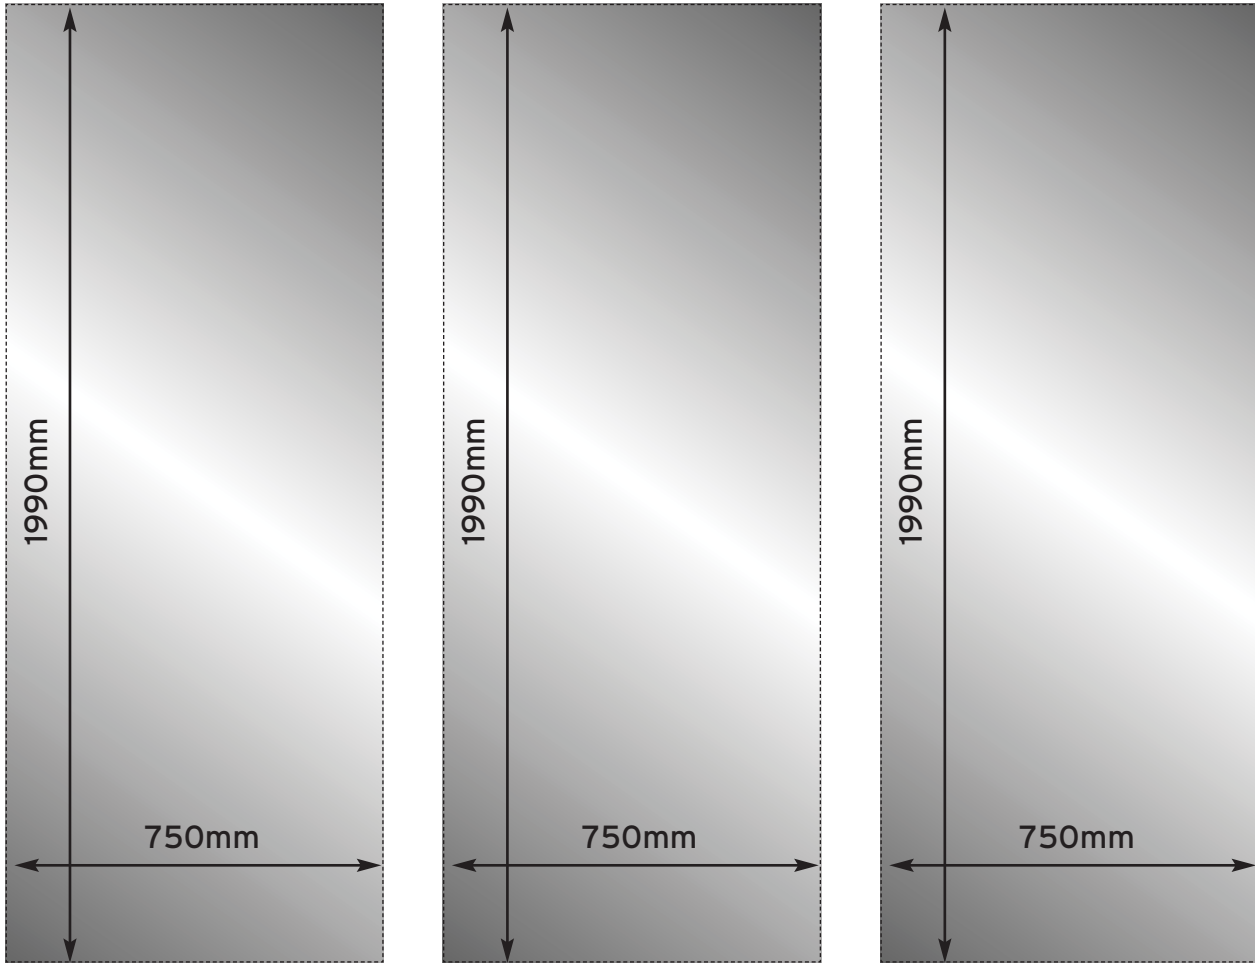

TOP

BOTTOM

-  Visible graphic area
1990mmH x 750mmW (x3)
-  Finished print size
1990mmH x 750mmW (x3)