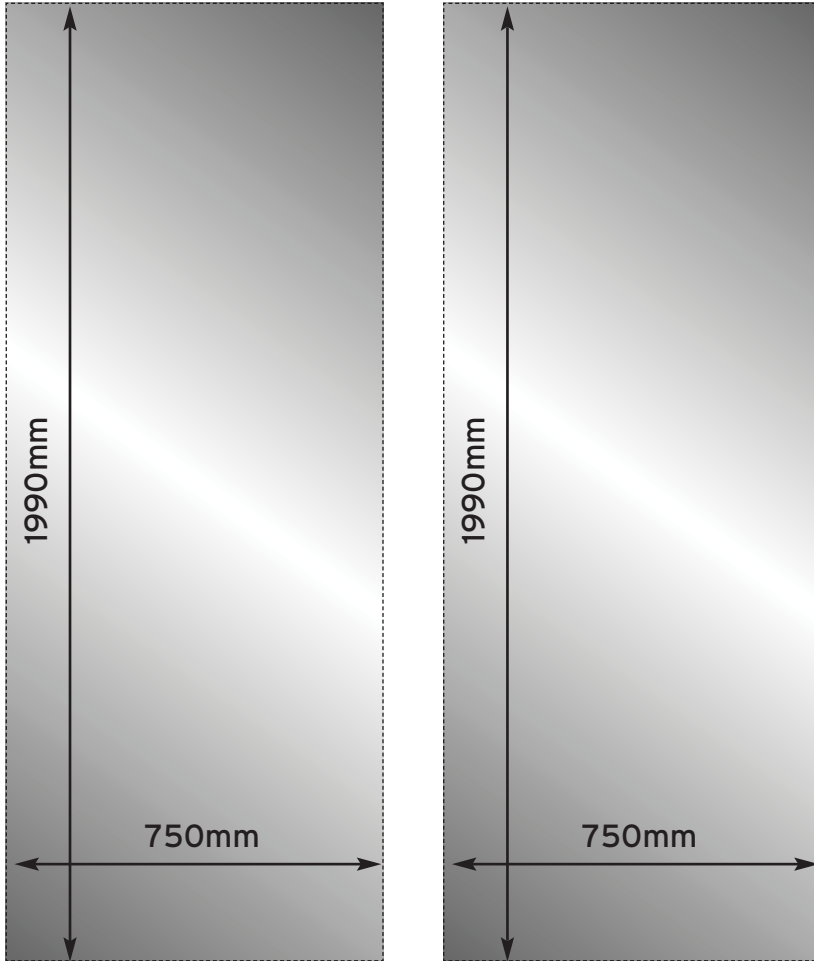

TOP

BOTTOM

 Visible graphic area  
1990mmH x 750mmW (x2)

 Finished print size