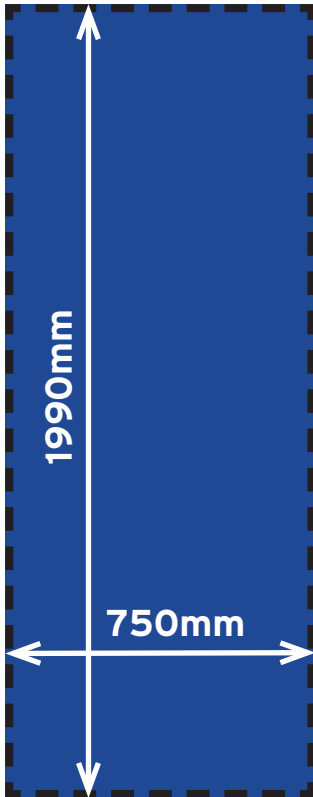

Inner Curve

 Finished trimmed print size
1990mm(h) x 750mm(w)

 Visible graphic area
1990mm(h) x 750mm(w)