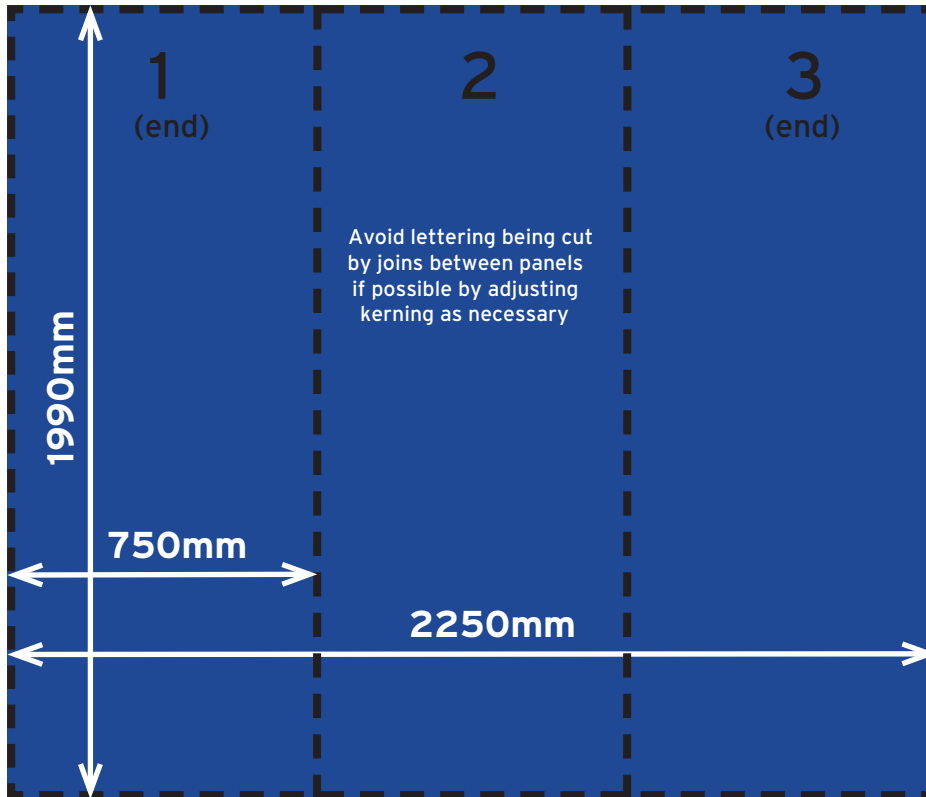

## Inner Curve

 Finished trimmed print size  
1990mm(h) x 2250mm(w)  
(3 panels 750mm wide)

 Visible graphic area  
1990mm(h) x 2250mm(w)