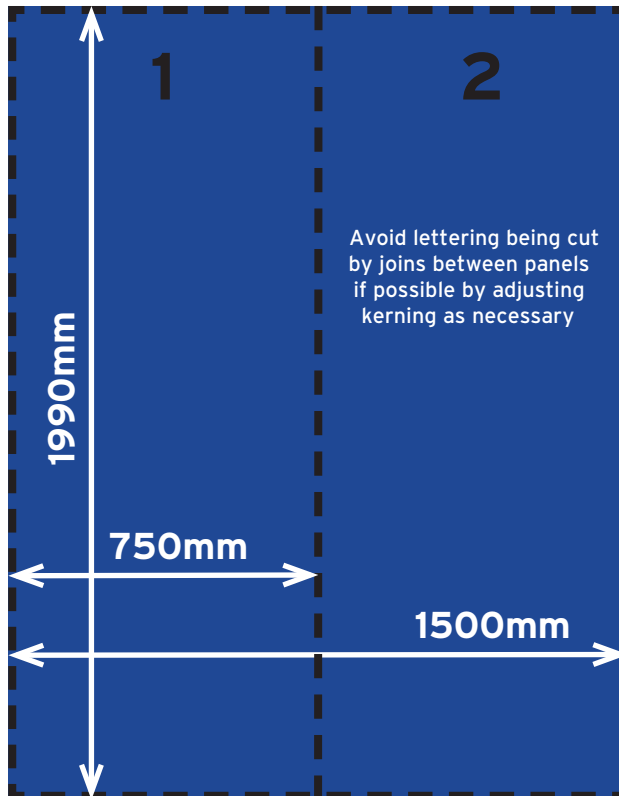

Inner Curve

 Finished trimmed print size
1990mm(h) x 1500mm(w)
(2 panels 750mm wide)

 Visible graphic area
1990mm(h) x 1500mm(w)