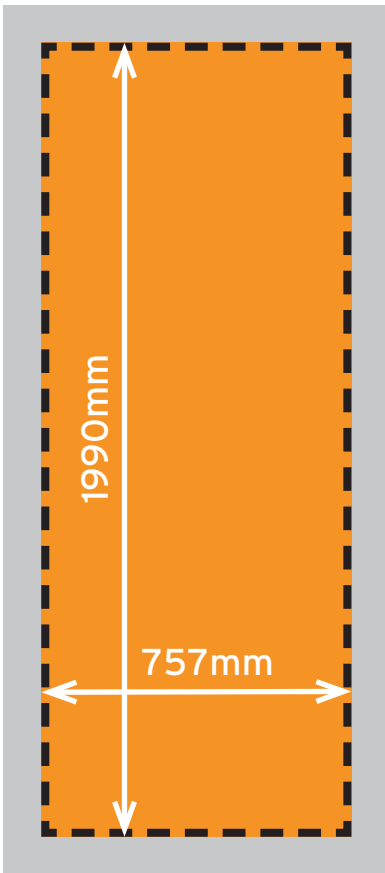

### 2.0m High

Image print size (inc bleed area)  
2010mm(h) x 770mm(w)  
(10mm bleed on all 4 sides)

Finished trimmed print size  
1990mm(h) x 750mm(w)

Visible graphic area  
1990mm(h) x 750mm(w)

### 2.5m High

Image print size (inc bleed area)  
2495mm(h) x 770mm(w)  
(10mm bleed on all 4 sides)

Finished trimmed print size  
2475mm(h) x 750mm(w)

Visible graphic area  
2475mm(h) x 750mm(w)

### 3.0m High

Image print size (inc bleed area)  
3005mm(h) x 770mm(w)  
(10mm bleed on all 4 sides)

Finished trimmed print size  
2985mm(h) x 750mm(w)

Visible graphic area  
2985mm(h) x 750mm(w)

### 2.0m High

Image print size (inc bleed area)  
2010mm(h) x 777mm(w)  
(10mm bleed on all 4 sides)

Finished trimmed print size  
1990mm(h) x 757mm(w)

Visible graphic area  
1990mm(h) x 757mm(w)