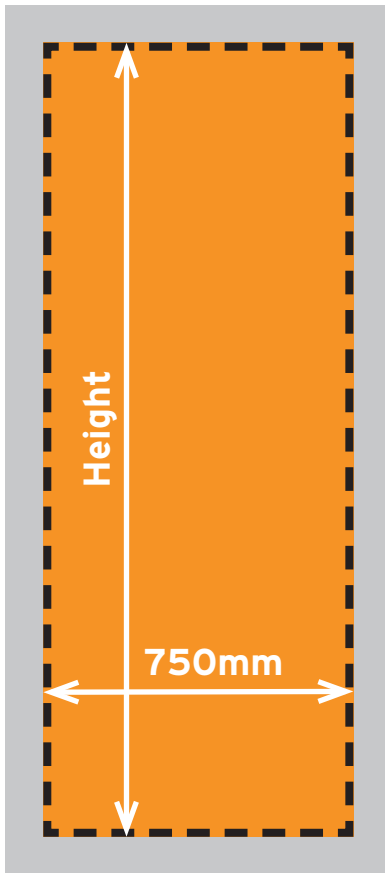

### 2.0m High

Image print size (inc bleed area)  
2010mm(h) x 770mm(w)  
(10mm bleed on all 4 sides)

Finished trimmed print size  
1990mm(h) x 750mm(w)

Visible graphic area  
1990mm(h) x 750mm(w)

### 2.265m High

Image print size (inc bleed area)  
2275mm(h) x 770mm(w)  
(10mm bleed on all 4 sides)

Finished trimmed print size  
2255mm(h) x 750mm(w)

Visible graphic area  
2255mm(h) x 750mm(w)

### 2.5m High

Image print size (inc bleed area)  
2495mm(h) x 770mm(w)  
(10mm bleed on all 4 sides)

Finished trimmed print size  
2475mm(h) x 750mm(w)

Visible graphic area  
2475mm(h) x 750mm(w)

### 2.0m High

Image print size (inc bleed area)  
2010mm(h) x 777mm(w)  
(10mm bleed on all 4 sides)

Finished trimmed print size  
1990mm(h) x 757mm(w)

Visible graphic area  
1990mm(h) x 757mm(w)