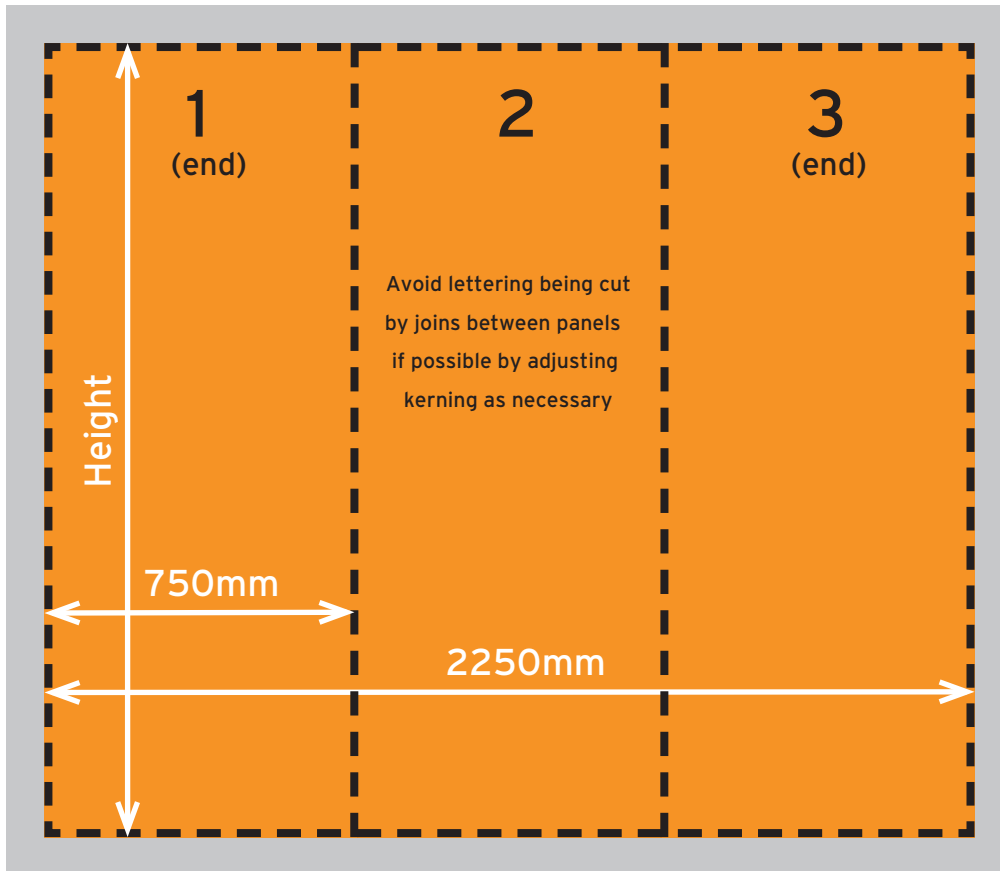

## Inner Curve

### 2.0m High

-  Image print size (inc bleed area)  
2010mm(h) x 2270mm(w)  
(10mm bleed on all 4 sides)
-  Finished trimmed print size  
1990mm(h) x 2250mm(w)  
(3 panels 750mm wide)
-  Visible graphic area  
1990mm(h) x 2250mm(w)

### 2.0m High

-  Image print size (inc bleed area)  
2010mm(h) x 2291mm(w)  
(10mm bleed on all 4 sides)
-  Finished trimmed print size  
1990mm(h) x 2271mm(w)  
(3 panels 757mm wide)
-  Visible graphic area  
1990mm(h) x 2271mm(w)

### 2.5m High

-  Image print size (inc bleed area)  
2495mm(h) x 2291mm(w)  
(10mm bleed on all 4 sides)
-  Finished trimmed print size  
2475mm(h) x 2271mm(w)  
(3 panels 757mm wide)
-  Visible graphic area  
2475mm(h) x 2271mm(w)