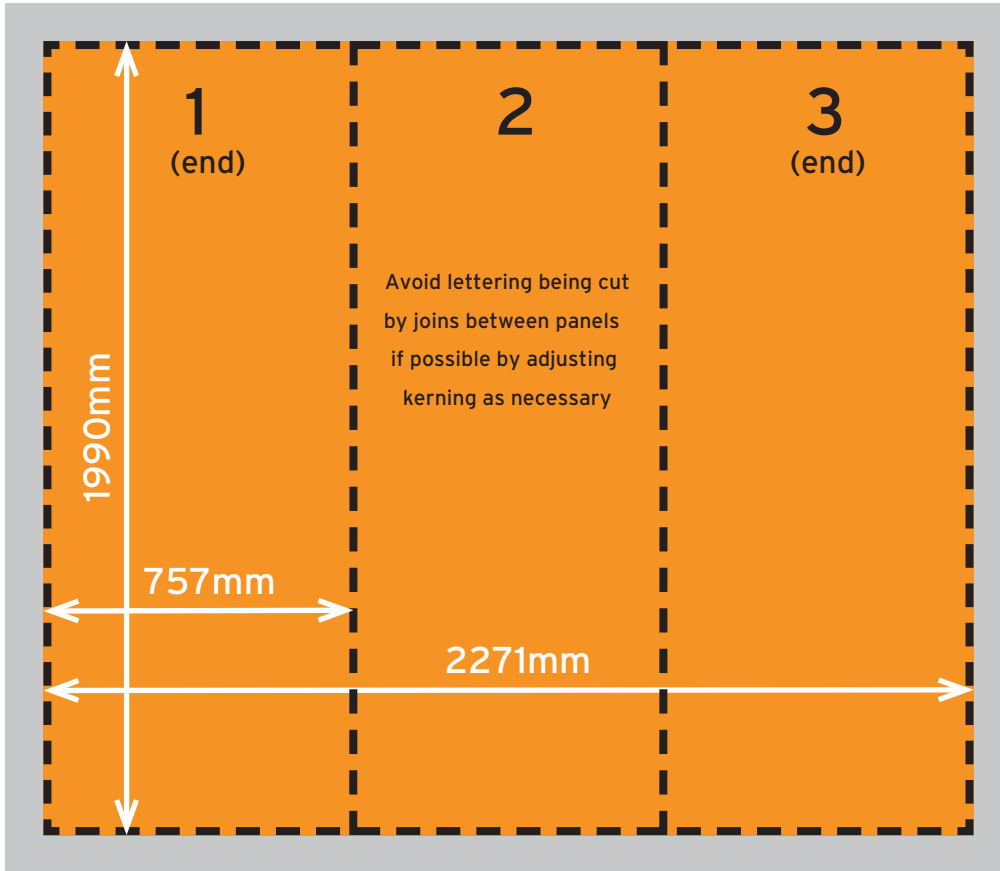

### 2.5m High

-  Image print size (inc bleed area)  
2495mm(h) x 2270mm(w)  
(10mm bleed on all 4 sides)
-  Finished trimmed print size  
2475mm(h) x 2250mm(w)  
(3 panels 750mm wide)
-  Visible graphic area  
2475mm(h) x 2250mm(w)

### 3.0m High

-  Image print size (inc bleed area)  
3005mm(h) x 2270mm(w)  
(10mm bleed on all 4 sides)
-  Finished trimmed print size  
2985mm(h) x 2250mm(w)  
(3 panels 750mm wide)
-  Visible graphic area  
2985mm(h) x 2250mm(w)

### 2.0m High

-  Image print size (inc bleed area)  
2010mm(h) x 2291mm(w)  
(10mm bleed on all 4 sides)
-  Finished trimmed print size  
1990mm(h) x 2271mm(w)  
(3 panels 757mm wide)
-  Visible graphic area  
1990mm(h) x 2271mm(w)

### 2.5m High

-  Image print size (inc bleed area)  
2495mm(h) x 2291mm(w)  
(10mm bleed on all 4 sides)
-  Finished trimmed print size  
2475mm(h) x 2271mm(w)  
(3 panels 757mm wide)
-  Visible graphic area  
2475mm(h) x 2271mm(w)