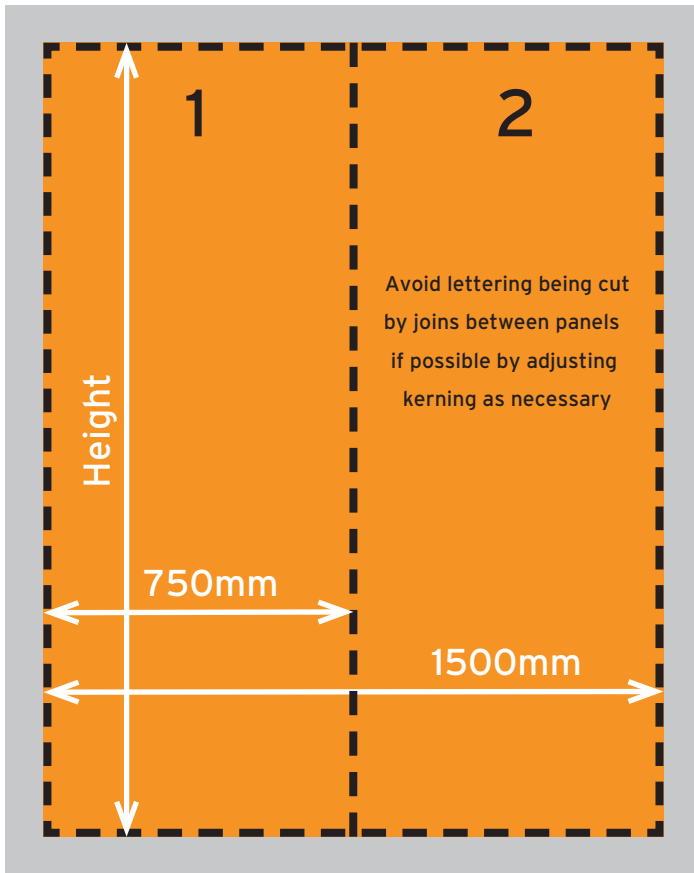

Inner Curve

2.0m High

-  Image print size (inc bleed area)
2010mm(h) x 1520mm(w)
(10mm bleed on all 4 sides)
-  Finished trimmed print size
1990mm(h) x 1500mm(w)
(2 panels 750mm wide)
-  Visible graphic area
1990mm(h) x 1500mm(w)

2.265m High

-  Image print size (inc bleed area)
2275mm(h) x 1520mm(w)
(10mm bleed on all 4 sides)
-  Finished trimmed print size
2255mm(h) x 1500mm(w)
(2 panels 750mm wide)
-  Visible graphic area
2255mm(h) x 1500mm(w)

2.5m High

-  Image print size (inc bleed area)
2495mm(h) x 1520mm(w)
(10mm bleed on all 4 sides)
-  Finished trimmed print size
2475mm(h) x 1500mm(w)
(2 panels 750mm wide)
-  Visible graphic area
2475mm(h) x 1500mm(w)

Outer Curve

2.0m High

Image print size (inc bleed area)
2010mm(h) x 1534mm(w)
(10mm bleed on all 4 sides)

Finished trimmed print size
1990mm(h) x 1514mm(w)
(2 panels 757mm wide)

Visible graphic area
1990mm(h) x 1514mm(w)