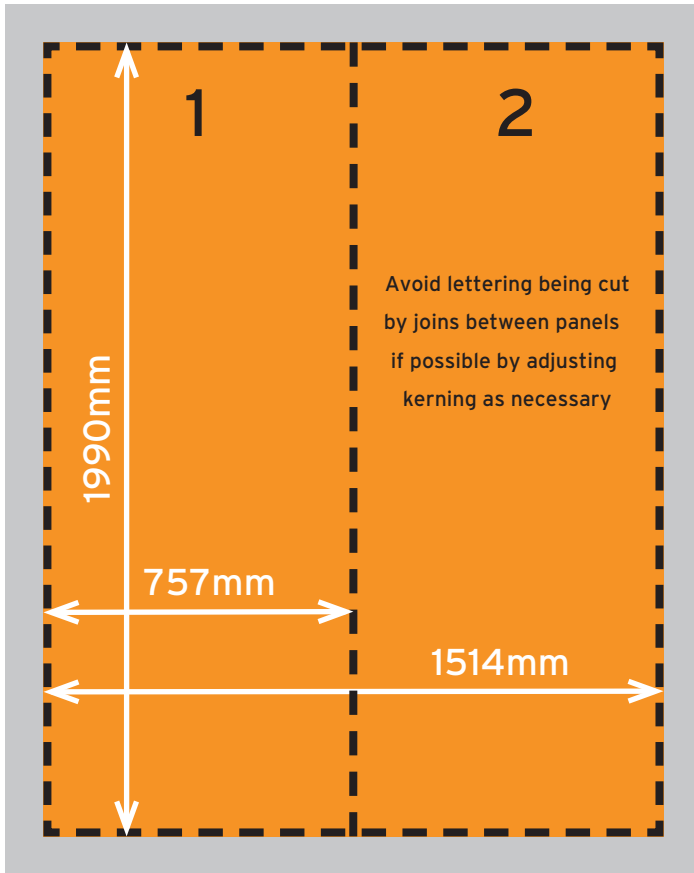

Inner Curve

2.0m High

-  Image print size (inc bleed area)
2010mm(h) x 1520mm(w)
(10mm bleed on all 4 sides)
-  Finished trimmed print size
1990mm(h) x 1500mm(w)
(2 panels 750mm wide)
-  Visible graphic area
1990mm(h) x 1500mm(w)

2.5m High

-  Image print size (inc bleed area)
2495mm(h) x 1520mm(w)
(10mm bleed on all 4 sides)
-  Finished trimmed print size
2475mm(h) x 1500mm(w)
(2 panels 750mm wide)
-  Visible graphic area
2475mm(h) x 1500mm(w)

3.0m High

-  Image print size (inc bleed area)
3005mm(h) x 1520mm(w)
(10mm bleed on all 4 sides)
-  Finished trimmed print size
2985mm(h) x 1500mm(w)
(2 panels 750mm wide)
-  Visible graphic area
2985mm(h) x 1500mm(w)

Outer Curve

2.0m High

Image print size (inc bleed area)
2010mm(h) x 1534mm(w)
(10mm bleed on all 4 sides)

Finished trimmed print size
1990mm(h) x 1514mm(w)
(2 panels 757mm wide)

Visible graphic area
1990mm(h) x 1514mm(w)