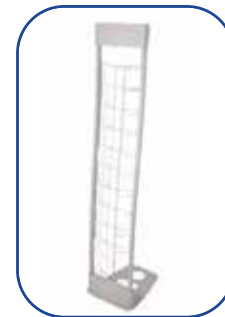

**Features & benefits**

- Curvaceous styling with 10 A4 wire frame pockets
- Slim and lightweight
- Available in Sparkling Silver
- Separates into 3 pieces
- Carry bag included

10 up deluxe consists of 3 pieces: Top, bottom and base.

Slot the bottom section onto the pegs of the base until fully secure.

Slot the top section onto the pegs of the bottom section until fully secure.

Hardware specifications	Pocket specifications	Additional info
<p>Assembled dimensions (mm): 1365mm (H) x 300mm (W) x 360mm (D)</p> <p>Recommended carry bag/case size 340mm (H) x 850mm (W) x 220mm (D)</p> <p>Weight: 7.5kg approx</p>	<p>Pocket dimensions (mm): 297mm (H) x 220mm (W) x 15mm (D)</p>	<p>Availability: In Sparkling Silver</p>