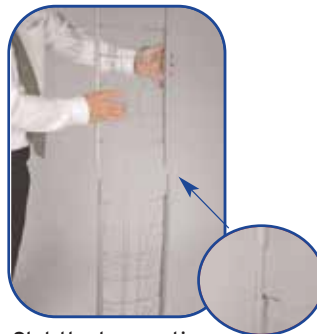

**Features & benefits**

- Curvaceous styling with 10 A4 wire frame pockets
- Slim and lightweight
- Available in Sparkling Silver
- Separates into 3 pieces
- Carry bag included

10 up deluxe consists of 3 pieces: Top, bottom and base.

Slot the bottom section onto the pegs of the base until fully secure.

Slot the top section onto the pegs of the bottom section until fully secure.

Hardware specifications	Pocket specifications	Additional info
<p>Assembled dimensions (mm): 1365mm (H) x 300mm (W) x 360mm (D)</p> <p>Recommended carry bag/case size 340mm (H) x 850mm (W) x 220mm (D)</p> <p>Weight: 7.5kg approx</p>	<p>Pocket dimensions (mm): 297mm (H) x 220mm (W) x 15mm (D)</p>	<p>Availability: In Sparkling Silver</p>